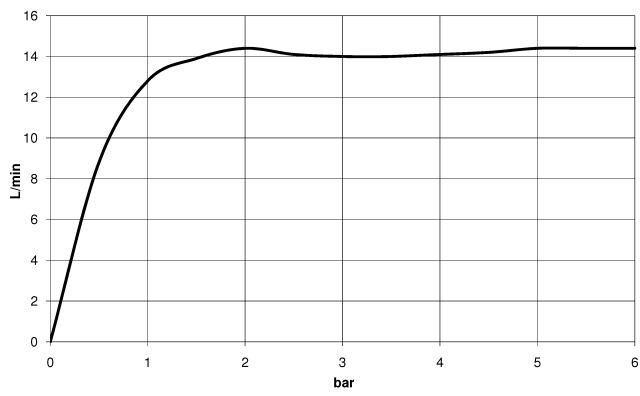

28 029 979

- COMPACT RAIN, max. flow rate 15 l/min (at 3 bar)
- with anti-scale system
- 1/2" connection

Intrinsic protection against back flow.

Fits: IMO, LULU, MADISON, MEM, TARA,  
CL.1, LISSÉ, VAIA, META, CYO

	Brushed Dark Platinum	28 029 979-99
	Chrome	28 029 979-00 0010
	Chrome	28 029 979-00
	Brushed Platinum	28 029 979-06 0010
	Brushed Platinum	28 029 979-06
	Platinum	28 029 979-08
	Platinum	28 029 979-08 0010
	Dark Chrome	28 029 979-19 0010
	Dark Chrome	28 029 979-19
	Light Gold	28 029 979-26
	Light Gold	28 029 979-26 0010
	Brushed Durabrass (23kt Gold)	28 029 979-28
	Brushed Durabrass (23kt Gold)	28 029 979-28 0010
	Matte Black	28 029 979-33 0010
	Matte Black	28 029 979-33
	Brushed Champagne (22kt Gold)	28 029 979-46 0010
	Brushed Champagne (22kt Gold)	28 029 979-46
	Champagne (22kt Gold)	28 029 979-47 0010
	Champagne (22kt Gold)	28 029 979-47
	Brushed Chrome	28 029 979-93 0010
	Brushed Chrome	28 029 979-93
	Brushed Dark Platinum	28 029 979-99 0010

28 029 979

mm [inches]

Flow rate chart

28 029 979

**Product version from 4/1/2024**

Parts for other  
finishes can be found  
here: [Chrome](#)

SERIES-VARIOUS Hand shower - Brushed Dark Platinum

IMO