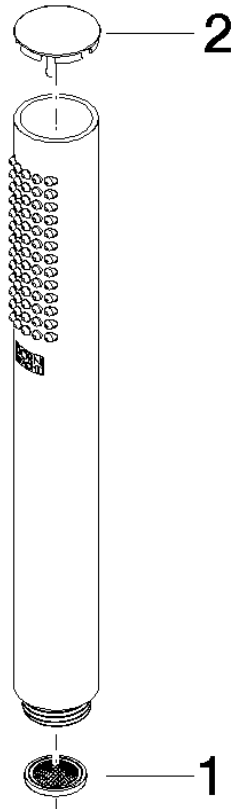

28 029 979

- COMPACT RAIN, max. flow rate 15 l/min (at 3 bar)
- with anti-scale system
- 1/2" connection

Intrinsic protection against back flow.

Fits: IMO, LULU, MADISON, MEM, TARA,  
CL.1, LISSÉ, VAIA, META, CYO

	Brushed Dark Platinum	28 029 979-99
	Chrome	28 029 979-00 0010
	Chrome	28 029 979-00
	Brushed Platinum	28 029 979-06 0010
	Brushed Platinum	28 029 979-06
	Platinum	28 029 979-08
	Platinum	28 029 979-08 0010
	Dark Chrome	28 029 979-19 0010
	Dark Chrome	28 029 979-19
	Light Gold	28 029 979-26
	Light Gold	28 029 979-26 0010
	Brushed Durabrass (23kt Gold)	28 029 979-28
	Brushed Durabrass (23kt Gold)	28 029 979-28 0010
	Matte Black	28 029 979-33 0010
	Matte Black	28 029 979-33
	Brushed Champagne (22kt Gold)	28 029 979-46 0010
	Brushed Champagne (22kt Gold)	28 029 979-46
	Champagne (22kt Gold)	28 029 979-47 0010
	Champagne (22kt Gold)	28 029 979-47
	Brushed Chrome	28 029 979-93 0010
	Brushed Chrome	28 029 979-93
	Brushed Dark Platinum	28 029 979-99 0010

28 029 979

mm [inches]

Flow rate chart

28 029 979

**Product version from 4/1/2024**

Parts for other  
finishes can be found  
here: [Chrome](#)

SERIES-VARIOUS Hand shower - Brushed Dark Platinum

IMO

28 029 979

**Spare parts list**

**Product version from 4/1/2024**

No.	Item Number	Name	Quantity used	Delivery time
	09 23 01 039 90	sieve	2	2