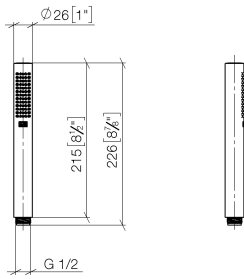

28 029 979

- COMPACT RAIN, max. flow rate 15 l/min (at 3 bar)
- with anti-scale system
- 1/2" connection

Intrinsic protection against back flow.

Fits: IMO, LULU, MADISON, MEM, TARA,  
CL.1, LISSÉ, VAIA, META, CYO

	Brushed Dark Platinum	28 029 979-99
	Chrome	28 029 979-00 0010
	Chrome	28 029 979-00
	Brushed Platinum	28 029 979-06 0010
	Brushed Platinum	28 029 979-06
	Platinum	28 029 979-08
	Platinum	28 029 979-08 0010
	Dark Chrome	28 029 979-19 0010
	Dark Chrome	28 029 979-19
	Light Gold	28 029 979-26
	Light Gold	28 029 979-26 0010
	Brushed Durabrass (23kt Gold)	28 029 979-28
	Brushed Durabrass (23kt Gold)	28 029 979-28 0010
	Matte Black	28 029 979-33 0010
	Matte Black	28 029 979-33
	Brushed Champagne (22kt Gold)	28 029 979-46 0010
	Brushed Champagne (22kt Gold)	28 029 979-46
	Champagne (22kt Gold)	28 029 979-47 0010
	Champagne (22kt Gold)	28 029 979-47
	Brushed Chrome	28 029 979-93 0010
	Brushed Chrome	28 029 979-93
	Brushed Dark Platinum	28 029 979-99 0010

28 029 979

mm [inches]

Flow rate chart

28 029 979

**Product version from 4/1/2024**

Parts for other  
finishes can be found  
here: [Chrome](#)

SERIES-VARIOUS Hand shower - Brushed Dark Platinum

IMO