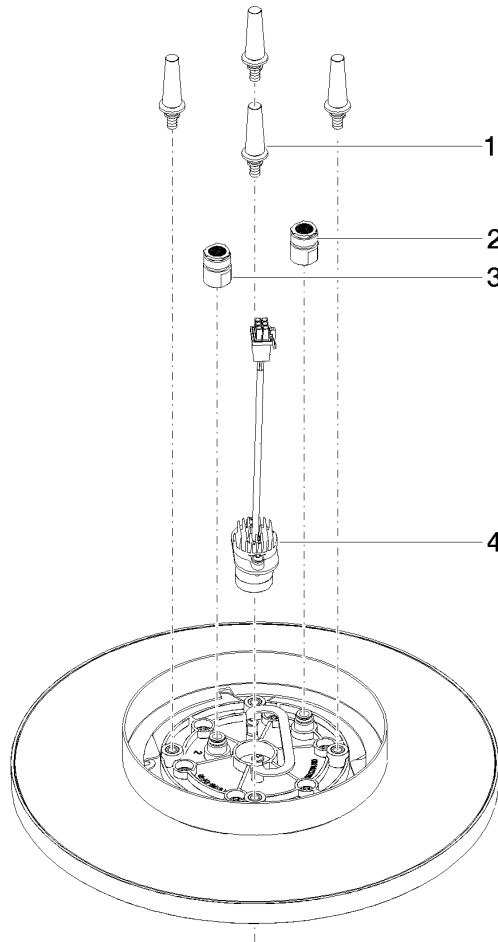

**Rain shower for surface-mounted ceiling installation with light 300 mm -
Platinum**

TARA

28 032 970

Fits: TARA, LISSÉ, VAIA, META

- rain shower Ø 300 mm
- PURE RAIN, max. flow rate 12 l/min (at 3 bar)
- PURIFY RAIN, max. flow rate 6 l/min (at 3 bar)
- Distance to ceiling from bottom edge of shower 40 mm
- with anti-scale system
- central LED Spot 3000 K
- Provided by customer: Light switch
- For simultaneous control of the jet types, we recommend the xTool thermostat module
- Not suitable for use in a steam room.

**Rain shower for surface-mounted ceiling installation with light 300 mm -
Platinum**

TARA

28 032 970
mm [Inches]

Flow rate chart

Codes & Standards

DIN 4109

ISO 3822

Scottish Water
Byelaws

UK Water Supply
Regulations

Ü-Zeichen

Rain shower for surface-mounted ceiling installation with light 300 mm -
Platinum

TARA

28 032 970
Certificates

LGA_38

WRAS_240502

28 032 970

Product version from 5/1/2022

Rain shower for surface-mounted ceiling installation with light 300 mm -
Platinum

TARA

28 032 970

Spare parts list

Product version from 5/1/2022

No.	Item Number	Name	Quantity used	Delivery time
	90 17 20 263 00 90	fixing set	4	2