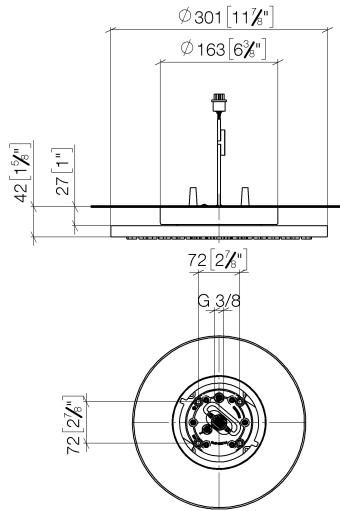

**Rain shower for surface-mounted ceiling installation with light 300 mm -
Platinum**

TARA

28 032 970

Fits: TARA, LISSÉ, VAIA, META

- rain shower Ø 300 mm
- PURE RAIN, max. flow rate 12 l/min (at 3 bar)
- PURIFY RAIN, max. flow rate 6 l/min (at 3 bar)
- Distance to ceiling from bottom edge of shower 40 mm
- with anti-scale system
- central LED Spot 3000 K
- Provided by customer: Light switch
- For simultaneous control of the jet types, we recommend the xTool thermostat module
- Not suitable for use in a steam room.

Required miscellaneous

Concealed ceiling installation box for surface-mounted ceiling installation with light -

35 042 970 90

- min. recess depth 90 mm
- max. recess depth 115 mm
- 2x female thread 1/2" connections
- Input 100-240V AC 50-60Hz
- concealed rough parts
- Output 350 mA SELV / Class II
- Provided by customer: Light switch

**Rain shower for surface-mounted ceiling installation with light 300 mm -
Platinum**

TARA

28 032 970
mm [Inches]

Flow rate chart

Codes & Standards

DIN 4109

ISO 3822

Scottish Water
Byelaws

UK Water Supply
Regulations

Ü-Zeichen

Rain shower for surface-mounted ceiling installation with light 300 mm -
Platinum

TARA

28 032 970
Certificates

LGA_38

WRAS_240502

28 032 970