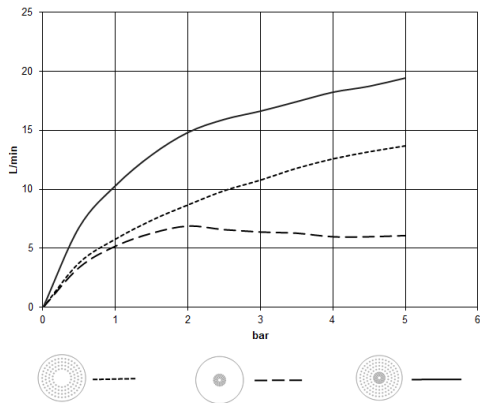

**Rain shower for surface-mounted ceiling installation with light 300 mm -
Platinum**

TARA

28 032 970

Fits: TARA, LISSÉ, VAIA, META

- rain shower Ø 300 mm
- PURE RAIN, max. flow rate 12 l/min (at 3 bar)
- PURIFY RAIN, max. flow rate 6 l/min (at 3 bar)
- Distance to ceiling from bottom edge of shower 40 mm
- with anti-scale system
- central LED Spot 3000 K
- Provided by customer: Light switch
- For simultaneous control of the jet types, we recommend the xTool thermostat module
- Not suitable for use in a steam room.

Required miscellaneous

Concealed ceiling installation box for surface-mounted ceiling installation with light -

35 042 970 90

- min. recess depth 90 mm
- max. recess depth 115 mm
- 2x female thread 1/2" connections
- Input 100-240V AC 50-60Hz
- concealed rough parts
- Output 350 mA SELV / Class II
- Provided by customer: Light switch

**Rain shower for surface-mounted ceiling installation with light 300 mm -
Platinum**

TARA

28 032 970
mm [Inches]

Flow rate chart

Codes & Standards

DIN 4109

ISO 3822

Scottish Water
Byelaws