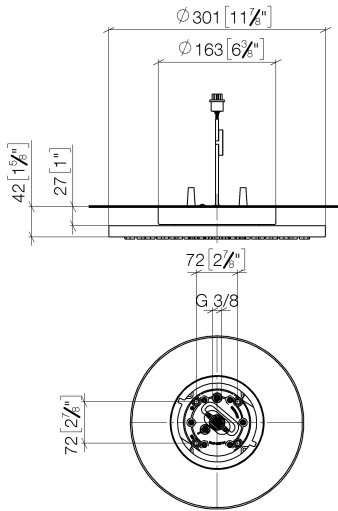

**Rain shower for surface-mounted ceiling installation with light 300 mm -  
Brushed Light Gold**

TARA

28 032 970

Fits: TARA, LISSÉ, VAIA, META

- rain shower Ø 300 mm
- PURE RAIN, max. flow rate 12 l/min (at 3 bar)
- PURIFY RAIN, max. flow rate 6 l/min (at 3 bar)
- Distance to ceiling from bottom edge of shower 40 mm
- with anti-scale system
- central LED Spot 3000 K
- Provided by customer: Light switch
- For simultaneous control of the jet types, we recommend the xTool thermostat module
- Not suitable for use in a steam room.
- WRAS 240502006

**Required miscellaneous**

**Concealed ceiling installation box for surface-mounted ceiling installation with light -** 35 042 970 90

- concealed rough parts
- min. recess depth 90 mm
- max. recess depth 115 mm
- 2x female thread 1/2" connections
- Input 100-240V AC 50-60Hz
- Output 350 mA SELV / Class II
- Provided by customer: Light switch

**Rain shower for surface-mounted ceiling installation with light 300 mm -  
Brushed Light Gold**

TARA

28 032 970  
mm [Inches]

**Flow rate chart**

**Codes & Standards**

DIN 4109

ISO 3822

Scottish Water  
Byelaws

No.	Item Number	Name	Quantity used	Delivery time
	90 17 20 263 00 90	fixing set	4	2