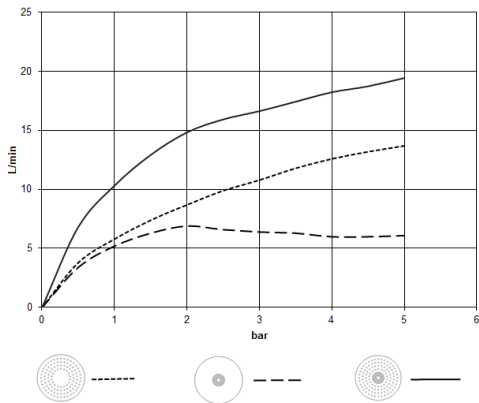

**Rain shower for surface-mounted ceiling installation with light 300 mm -  
Brushed Light Gold**

TARA

28 032 970

Fits: TARA, LISSÉ, VAIA, META

- rain shower Ø 300 mm
- PURE RAIN, max. flow rate 12 l/min (at 3 bar)
- PURIFY RAIN, max. flow rate 6 l/min (at 3 bar)
- Distance to ceiling from bottom edge of shower 40 mm
- with anti-scale system
- central LED Spot 3000 K
- Provided by customer: Light switch
- For simultaneous control of the jet types, we recommend the xTool thermostat module
- Not suitable for use in a steam room.
- WRAS 240502006

**Required miscellaneous**

**Concealed ceiling installation box for surface-mounted ceiling installation with light -** 35 042 970 90

- concealed rough parts
- min. recess depth 90 mm
- max. recess depth 115 mm
- 2x female thread 1/2" connections
- Input 100-240V AC 50-60Hz
- Output 350 mA SELV / Class II
- Provided by customer: Light switch

**Rain shower for surface-mounted ceiling installation with light 300 mm -  
Brushed Light Gold**

TARA

28 032 970  
mm [Inches]

**Flow rate chart**

**Codes & Standards**

DIN 4109

ISO 3822

Scottish Water  
Byelaws

No.	Item Number	Name	Quantity used	Delivery time
	90 17 20 263 00 90	fixing set	4	2