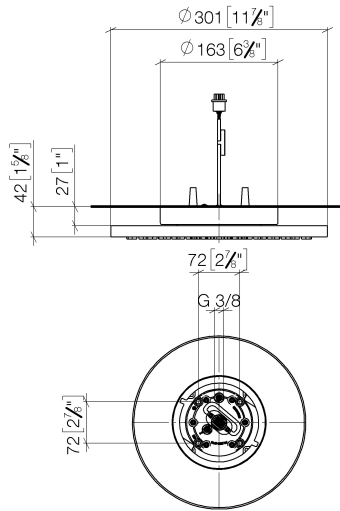

**Rain shower for surface-mounted ceiling installation with light 300 mm -
Brushed Durabross (23kt Gold)**

TARA

28 032 970

Fits: TARA, LISSÉ, VAIA, META

- rain shower Ø 300 mm
- PURE RAIN, max. flow rate 12 l/min (at 3 bar)
- PURIFY RAIN, max. flow rate 6 l/min (at 3 bar)
- Distance to ceiling from bottom edge of shower 40 mm
- with anti-scale system
- central LED Spot 3000 K
- Provided by customer: Light switch
- For simultaneous control of the jet types, we recommend the xTool thermostat module
- Not suitable for use in a steam room.

Required miscellaneous

Concealed ceiling installation box 35 042 970 90 for surface-mounted ceiling installation with light -

- min. recess depth 90 mm
- max. recess depth 115 mm
- 2x female thread 1/2" connections
- Input 100-240V AC 50-60Hz
- concealed rough parts
- Output 350 mA SELV / Class II
- Provided by customer: Light switch

**Rain shower for surface-mounted ceiling installation with light 300 mm -
Brushed Durabross (23kt Gold)**

TARA

28 032 970
mm [Inches]

Flow rate chart

Codes & Standards

DIN 4109

ISO 3822

Scottish Water
Byelaws

UK Water Supply
Regulations

Ü-Zeichen

Rain shower for surface-mounted ceiling installation with light 300 mm -
Brushed Durabronze (23kt Gold)

TARA

28 032 970
Certificates

LGA_38

WRAS_240502

28 032 970