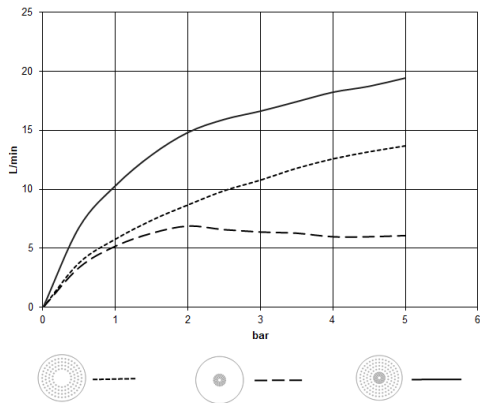

**Rain shower for surface-mounted ceiling installation with light 300 mm -
Brushed Durabross (23kt Gold)**

TARA

28 032 970

Fits: TARA, LISSÉ, VAIA, META

- rain shower Ø 300 mm
- PURE RAIN, max. flow rate 12 l/min (at 3 bar)
- PURIFY RAIN, max. flow rate 6 l/min (at 3 bar)
- Distance to ceiling from bottom edge of shower 40 mm
- with anti-scale system
- central LED Spot 3000 K
- Provided by customer: Light switch
- For simultaneous control of the jet types, we recommend the xTool thermostat module
- Not suitable for use in a steam room.

● WRAS 240502006
includes light bulbs with a Class F energy efficiency

includes light bulbs with a Class F energy efficiency

	Brushed Durabross (23kt Gold)	28 032 970-28
	Chrome	28 032 970-00
	Brushed Platinum	28 032 970-06
	Platinum	28 032 970-08
	Dark Chrome	28 032 970-19
	Light Gold	28 032 970-26
	Brushed Light Gold	28 032 970-27
	Matte Black	28 032 970-33
	Brushed Bronze	28 032 970-42
	Brushed Champagne (22kt Gold)	28 032 970-46
	Champagne (22kt Gold)	28 032 970-47
	Brushed Chrome	28 032 970-93
	Brushed Dark Platinum	28 032 970-99

Required miscellaneous

Concealed ceiling installation box 35 042 970 90 for surface-mounted ceiling installation with light -

- min. recess depth 90 mm
- max. recess depth 115 mm
- 2x female thread 1/2" connections
- Input 100-240V AC 50-60Hz
- concealed rough parts
- Output 350 mA SELV / Class II
- Provided by customer: Light switch

**Rain shower for surface-mounted ceiling installation with light 300 mm -
Brushed Durabross (23kt Gold)**

TARA

28 032 970
mm [Inches]

Flow rate chart

Codes & Standards

DIN 4109

ISO 3822

Scottish Water
Byelaws