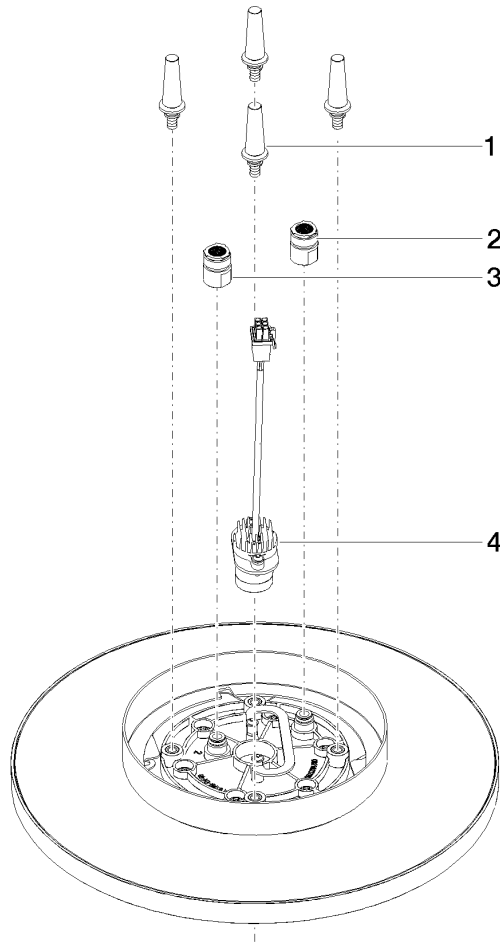

**Rain shower for surface-mounted ceiling installation with light 300 mm -
Brushed Durabross (23kt Gold)**

TARA

28 032 970

Fits: TARA, LISSÉ, VAIA, META

- rain shower Ø 300 mm
- PURE RAIN, max. flow rate 12 l/min (at 3 bar)
- PURIFY RAIN, max. flow rate 6 l/min (at 3 bar)
- Distance to ceiling from bottom edge of shower 40 mm
- with anti-scale system
- central LED Spot 3000 K
- Provided by customer: Light switch
- For simultaneous control of the jet types, we recommend the xTool thermostat module
- Not suitable for use in a steam room.

**Rain shower for surface-mounted ceiling installation with light 300 mm -
Brushed Durabross (23kt Gold)**

TARA

28 032 970
mm [Inches]

Flow rate chart

Codes & Standards

DIN 4109

ISO 3822

Scottish Water
Byelaws

UK Water Supply
Regulations

Ü-Zeichen

Rain shower for surface-mounted ceiling installation with light 300 mm -
Brushed Durabronze (23kt Gold)

TARA

28 032 970
Certificates

LGA_38

WRAS_240502

28 032 970

Product version from 5/1/2022

Rain shower for surface-mounted ceiling installation with light 300 mm -
Brushed Durabronz (23kt Gold)

TARA

28 032 970

Spare parts list

Product version from 5/1/2022

No.	Item Number	Name	Quantity used	Delivery time
	90 17 20 263 00 90	fixing set	4	2