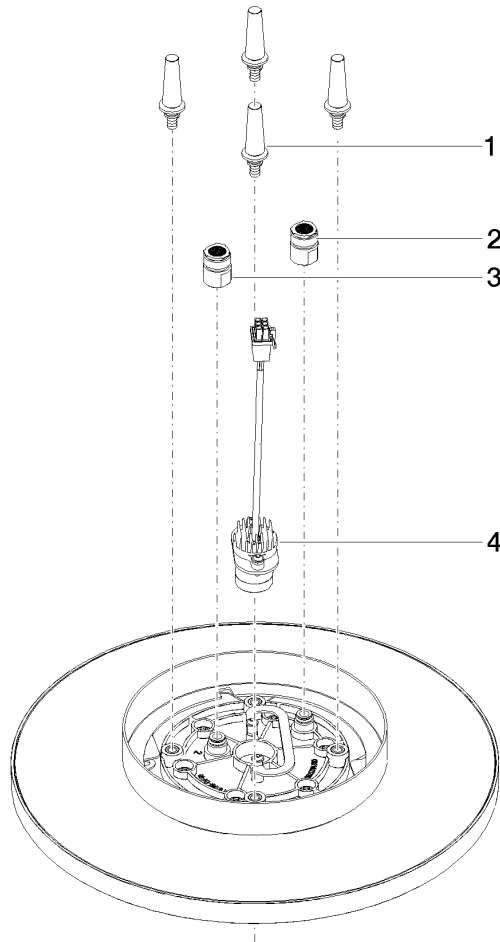

Rain shower for surface-mounted ceiling installation with light 300 mm -
Champagne (22kt Gold)

TARA

28 032 970

Product version from 5/1/2022