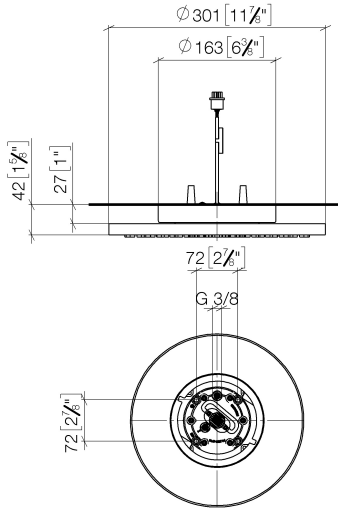

**Rain shower for surface-mounted ceiling installation with light 300 mm -
Brushed Chrome**

TARA

28 032 970

Fits: TARA, LISSÉ, VAIA, META

- rain shower Ø 300 mm
- PURE RAIN, max. flow rate 12 l/min (at 3 bar)
- PURIFY RAIN, max. flow rate 6 l/min (at 3 bar)
- Distance to ceiling from bottom edge of shower 40 mm
- with anti-scale system
- central LED Spot 3000 K
- Provided by customer: Light switch
- For simultaneous control of the jet types, we recommend the xTool thermostat module
- Not suitable for use in a steam room.

Required miscellaneous

Concealed ceiling installation box 35 042 970 90 for surface-mounted ceiling installation with light -

- min. recess depth 90 mm
- max. recess depth 115 mm
- 2x female thread 1/2" connections
- Input 100-240V AC 50-60Hz
- concealed rough parts
- Output 350 mA SELV / Class II
- Provided by customer: Light switch

**Rain shower for surface-mounted ceiling installation with light 300 mm -
Brushed Chrome**

TARA

28 032 970
mm [Inches]

Flow rate chart

Codes & Standards

DIN 4109

ISO 3822

Scottish Water
Byelaws

UK Water Supply
Regulations

Ü-Zeichen

Rain shower for surface-mounted ceiling installation with light 300 mm -
Brushed Chrome

TARA

28 032 970
Certificates

LGA_38

WRAS_240502

28 032 970