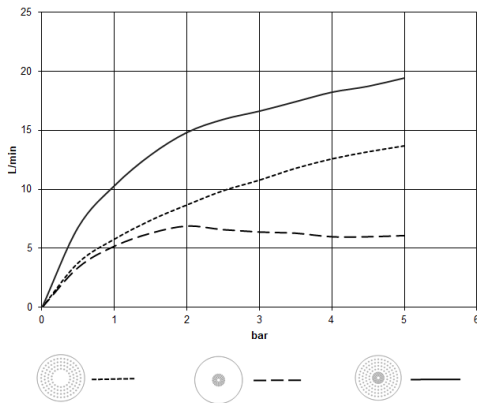

**Rain shower for surface-mounted ceiling installation with light 300 mm -
Brushed Chrome**

TARA

28 032 970

Fits: TARA, LISSÉ, VAIA, META

- rain shower Ø 300 mm
- PURE RAIN, max. flow rate 12 l/min (at 3 bar)
- PURIFY RAIN, max. flow rate 6 l/min (at 3 bar)
- Distance to ceiling from bottom edge of shower 40 mm
- with anti-scale system
- central LED Spot 3000 K
- Provided by customer: Light switch
- For simultaneous control of the jet types, we recommend the xTool thermostat module
- Not suitable for use in a steam room.

Required miscellaneous

Concealed ceiling installation box 35 042 970 90 for surface-mounted ceiling installation with light -

- min. recess depth 90 mm
- max. recess depth 115 mm
- 2x female thread 1/2" connections
- Input 100-240V AC 50-60Hz
- concealed rough parts
- Output 350 mA SELV / Class II
- Provided by customer: Light switch

**Rain shower for surface-mounted ceiling installation with light 300 mm -
Brushed Chrome**

TARA

28 032 970
mm [Inches]

Flow rate chart

Codes & Standards

DIN 4109

ISO 3822

Scottish Water
Byelaws