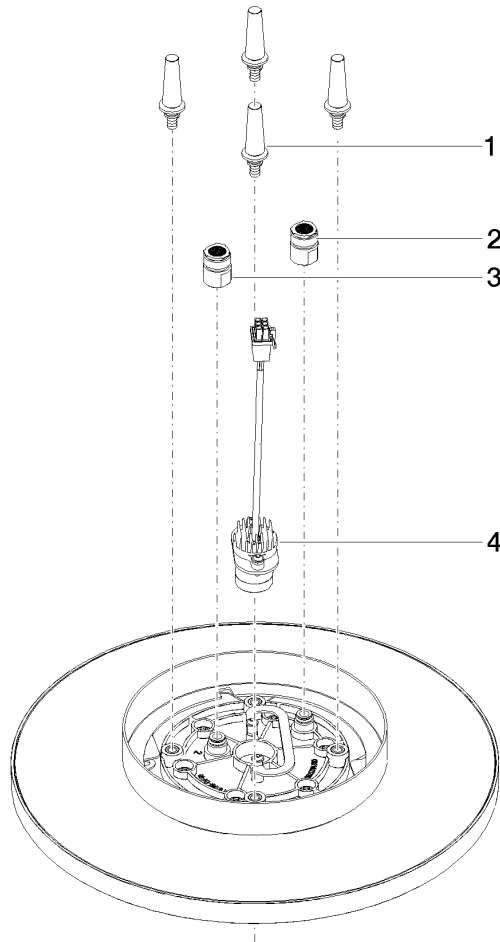

**Rain shower for surface-mounted ceiling installation with light 300 mm -
Brushed Chrome**

TARA

28 032 970

Fits: TARA, LISSÉ, VAIA, META

- rain shower Ø 300 mm
- PURE RAIN, max. flow rate 12 l/min (at 3 bar)
- PURIFY RAIN, max. flow rate 6 l/min (at 3 bar)
- Distance to ceiling from bottom edge of shower 40 mm
- with anti-scale system
- central LED Spot 3000 K
- Provided by customer: Light switch
- For simultaneous control of the jet types, we recommend the xTool thermostat module
- Not suitable for use in a steam room.

**Rain shower for surface-mounted ceiling installation with light 300 mm -
Brushed Chrome**

TARA

28 032 970
mm [Inches]

Flow rate chart

Codes & Standards

DIN 4109

ISO 3822

Scottish Water
Byelaws

UK Water Supply
Regulations

Ü-Zeichen

Rain shower for surface-mounted ceiling installation with light 300 mm -
Brushed Chrome

TARA

28 032 970
Certificates

LGA_38

WRAS_240502

28 032 970

Product version from 5/1/2022

Rain shower for surface-mounted ceiling installation with light 300 mm -
Brushed Chrome

TARA

28 032 970

Spare parts list

Product version from 5/1/2022

No.	Item Number	Name	Quantity used	Delivery time
	90 17 20 263 00 90	fixing set	4	2