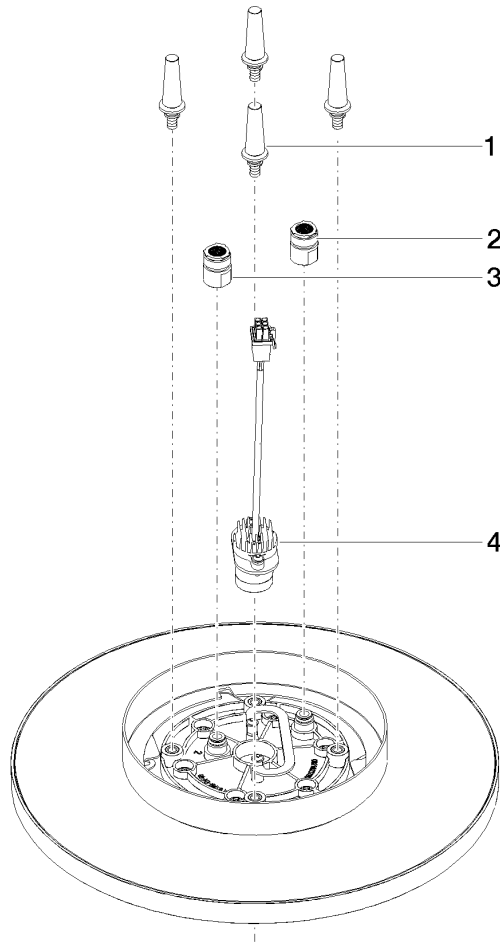

**Rain shower for surface-mounted ceiling installation with light 300 mm -
Brushed Dark Platinum**

TARA

28 032 970

Fits: TARA, LISSÉ, VAIA, META

- rain shower Ø 300 mm
- PURE RAIN, max. flow rate 12 l/min (at 3 bar)
- PURIFY RAIN, max. flow rate 6 l/min (at 3 bar)
- Distance to ceiling from bottom edge of shower 40 mm
- with anti-scale system
- central LED Spot 3000 K
- Provided by customer: Light switch
- For simultaneous control of the jet types, we recommend the xTool thermostat module
- Not suitable for use in a steam room.
- WRAS 240502006

**Rain shower for surface-mounted ceiling installation with light 300 mm -
Brushed Dark Platinum**

TARA

28 032 970
mm [Inches]

Flow rate chart

Codes & Standards

DIN 4109

ISO 3822

Scottish Water
Byelaws

UK Water Supply
Regulations

Ü-Zeichen

Rain shower for surface-mounted ceiling installation with light 300 mm -
Brushed Dark Platinum

TARA

28 032 970
Certificates

LGA_38

WRAS_240502

28 032 970

Product version from 5/1/2022

Rain shower for surface-mounted ceiling installation with light 300 mm -
Brushed Dark Platinum

TARA

28 032 970

Spare parts list

Product version from 5/1/2022

No.	Item Number	Name	Quantity used	Delivery time
	90 17 20 263 00 90	fixing set	4	2