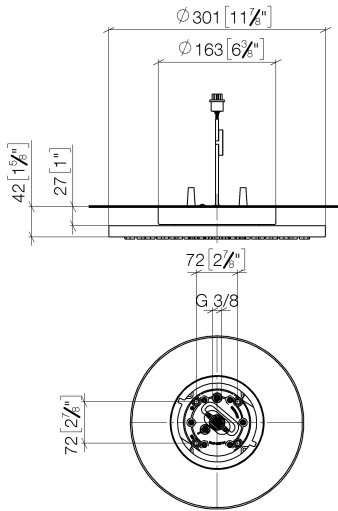

**Rain shower for surface-mounted ceiling installation with light 300 mm -
Brushed Dark Platinum**

TARA

28 032 970

Fits: TARA, LISSÉ, VAIA, META

- rain shower Ø 300 mm
- PURE RAIN, max. flow rate 12 l/min (at 3 bar)
- PURIFY RAIN, max. flow rate 6 l/min (at 3 bar)
- Distance to ceiling from bottom edge of shower 40 mm
- with anti-scale system
- central LED Spot 3000 K
- Provided by customer: Light switch
- For simultaneous control of the jet types, we recommend the xTool thermostat module
- Not suitable for use in a steam room.
- WRAS 240502006

Required miscellaneous

**Concealed ceiling installation box 35 042 970 90
for surface-mounted ceiling
installation with light -**

- min. recess depth 90 mm
- max. recess depth 115 mm
- 2x female thread 1/2" connections
- Input 100-240V AC 50-60Hz
- concealed rough parts
- Output 350 mA SELV / Class II
- Provided by customer: Light switch

**Rain shower for surface-mounted ceiling installation with light 300 mm -
Brushed Dark Platinum**

TARA

28 032 970
mm [Inches]

Flow rate chart

Codes & Standards

DIN 4109

ISO 3822

Scottish Water
Byelaws

UK Water Supply
Regulations

Ü-Zeichen

Rain shower for surface-mounted ceiling installation with light 300 mm -
Brushed Dark Platinum

TARA

28 032 970
Certificates

LGA_38

WRAS_240502

28 032 970