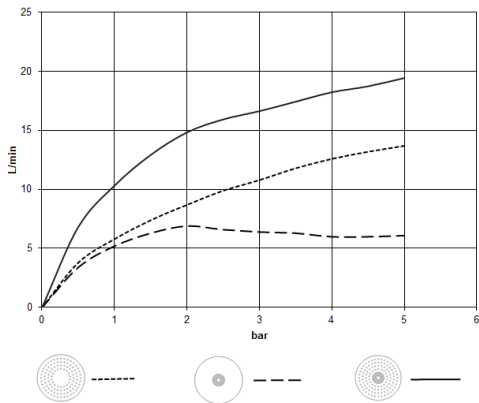

**Rain shower for surface-mounted ceiling installation with light 300 mm -
Brushed Dark Platinum**

TARA

28 032 970

Fits: TARA, LISSÉ, VAIA, META

- rain shower Ø 300 mm
- PURE RAIN, max. flow rate 12 l/min (at 3 bar)
- PURIFY RAIN, max. flow rate 6 l/min (at 3 bar)
- Distance to ceiling from bottom edge of shower 40 mm
- with anti-scale system
- central LED Spot 3000 K
- Provided by customer: Light switch
- For simultaneous control of the jet types, we recommend the xTool thermostat module
- Not suitable for use in a steam room.
- WRAS 240502006

Required miscellaneous

**Concealed ceiling installation box 35 042 970 90
for surface-mounted ceiling
installation with light -**

- min. recess depth 90 mm
- max. recess depth 115 mm
- 2x female thread 1/2" connections
- Input 100-240V AC 50-60Hz
- concealed rough parts
- Output 350 mA SELV / Class II
- Provided by customer: Light switch

**Rain shower for surface-mounted ceiling installation with light 300 mm -
Brushed Dark Platinum**

TARA

28 032 970
mm [Inches]

Flow rate chart

Codes & Standards

DIN 4109

ISO 3822

Scottish Water
Byelaws