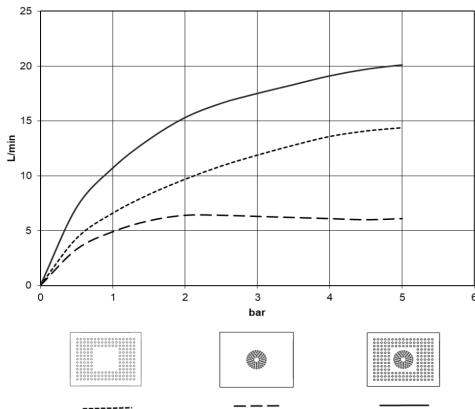

**Rain shower for surface-mounted ceiling installation 300 x 240 mm - Brushed Platinum**

IMO

28 041 980

Fits: IMO, LULU, MEM, CL.1, CYO

- rain shower 300 x 240mm
- PURE RAIN, max. flow rate 12 l/min (at 3 bar)
- PURIFY RAIN, max. flow rate 6 l/min (at 3 bar)
- Distance to ceiling from bottom edge of shower 40 mm
- with anti-scale system
- For simultaneous control of the jet types, we recommend the xTool thermostat module
- Not suitable for use in a steam room.
- WRAS 240502006

**Required miscellaneous**

**Concealed ceiling installation box 35 041 970 90 with ceiling fixing -**

- min. recess depth 90 mm
- max. recess depth 115 mm
- 2x female thread 1/2" outlet
- concealed rough parts

**Rain shower for surface-mounted ceiling installation 300 x 240 mm - Brushed Platinum**

IMO

28 041 980  
mm [inches]

**Flow rate chart**

**Codes & Standards**

DIN 4109

ISO 3822

Scottish Water  
Byelaws