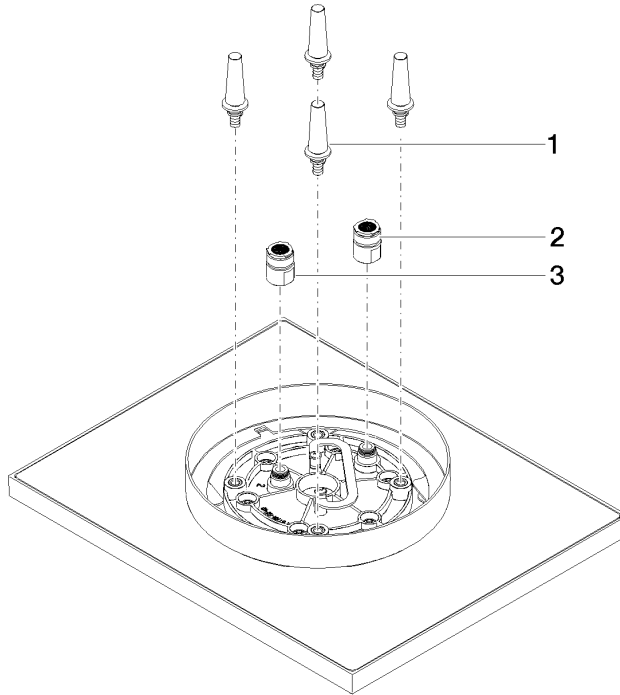

**Rain shower for surface-mounted ceiling installation 300 x 240 mm - Brushed Platinum**

IMO

28 041 980

Fits: IMO, LULU, MEM, CL.1, CYO

- rain shower 300 x 240mm
- PURE RAIN, max. flow rate 12 l/min (at 3 bar)
- PURIFY RAIN, max. flow rate 6 l/min (at 3 bar)
- Distance to ceiling from bottom edge of shower 40 mm
- with anti-scale system
- For simultaneous control of the jet types, we recommend the xTool thermostat module
- Not suitable for use in a steam room.
- WRAS 240502006

**Rain shower for surface-mounted ceiling installation 300 x 240 mm - Brushed Platinum**

IMO

28 041 980  
mm [inches]

**Flow rate chart**

**Codes & Standards**

DIN 4109

ISO 3822

Scottish Water  
Byelaws

UK Water Supply  
Regulations

**Ü-Zeichen**

Rain shower for surface-mounted ceiling installation 300 x 240 mm - Brushed  
Platinum

---

IMO

28 041 980  
Certificates

---

LGA\_38

WRAS\_240502

28 041 980

**Product version from 5/1/2022**

Rain shower for surface-mounted ceiling installation 300 x 240 mm - Brushed  
Platinum

IMO

28 041 980

**Spare parts list**

**Product version from 5/1/2022**