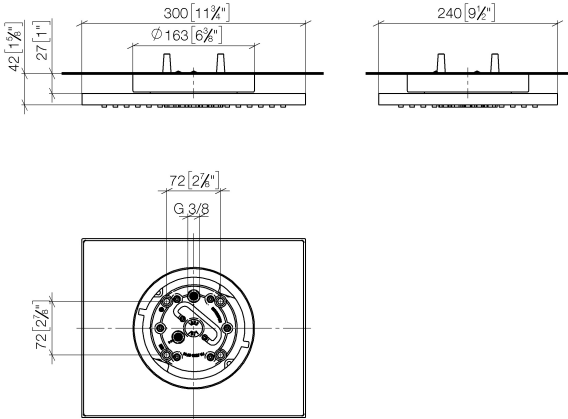

**Rain shower for surface-mounted ceiling installation 300 x 240 mm - Brushed Platinum**

IMO

28 041 980

Fits: IMO, LULU, MEM, CL.1, CYO

- rain shower 300 x 240mm
- PURE RAIN, max. flow rate 12 l/min (at 3 bar)
- PURIFY RAIN, max. flow rate 6 l/min (at 3 bar)
- Distance to ceiling from bottom edge of shower 40 mm
- with anti-scale system
- For simultaneous control of the jet types, we recommend the xTool thermostat module
- Not suitable for use in a steam room.
- WRAS 240502006

**Required miscellaneous**

**Concealed ceiling installation box 35 041 970 90 with ceiling fixing -**

- min. recess depth 90 mm
- max. recess depth 115 mm
- 2x female thread 1/2" outlet
- concealed rough parts

**Rain shower for surface-mounted ceiling installation 300 x 240 mm - Brushed Platinum**

IMO

28 041 980  
mm [inches]

**Flow rate chart**

**Codes & Standards**

DIN 4109

ISO 3822

Scottish Water  
Byelaws

UK Water Supply  
Regulations

**Ü-Zeichen**

Rain shower for surface-mounted ceiling installation 300 x 240 mm - Brushed  
Platinum

---

IMO

28 041 980  
Certificates

---

LGA\_38