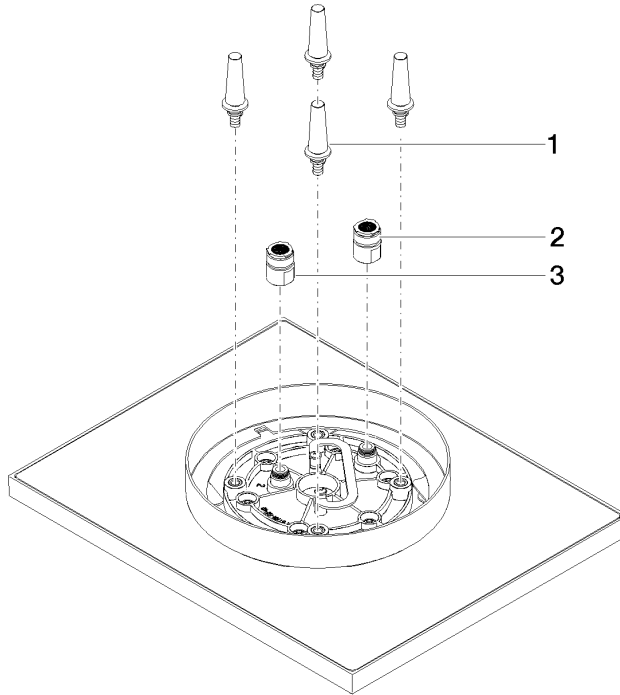

Rain shower for surface-mounted ceiling installation 300 x 240 mm - Brushed Durabronz (23kt Gold)

IMO

28 041 980

Fits: IMO, LULU, MEM, CL.1, CYO

- rain shower 300 x 240mm
- PURE RAIN, max. flow rate 12 l/min (at 3 bar)
- PURIFY RAIN, max. flow rate 6 l/min (at 3 bar)
- Distance to ceiling from bottom edge of shower 40 mm
- with anti-scale system
- For simultaneous control of the jet types, we recommend the xTool thermostat module
- Not suitable for use in a steam room.
- WRAS 240502006

Required miscellaneous

Concealed ceiling installation box with ceiling fixing - 35 041 970 90

- min. recess depth 90 mm
- max. recess depth 115 mm
- 2x female thread 1/2" outlet
- concealed rough parts

Rain shower for surface-mounted ceiling installation 300 x 240 mm - Brushed Durabronz (23kt Gold)

Ü-Zeichen

Rain shower for surface-mounted ceiling installation 300 x 240 mm - Brushed
Durabronz (23kt Gold)

IMO

28 041 980

Certificates

LGA_38

WRAS_240502

28 041 980

Product version from 5/1/2022

Rain shower for surface-mounted ceiling installation 300 x 240 mm - Brushed
Durabronze (23kt Gold)

IMO

28 041 980

Spare parts list

Product version from 5/1/2022

No.	Item Number	Name	Quantity used	Delivery time
	90 17 20 263 00 90	fixing set	3	2