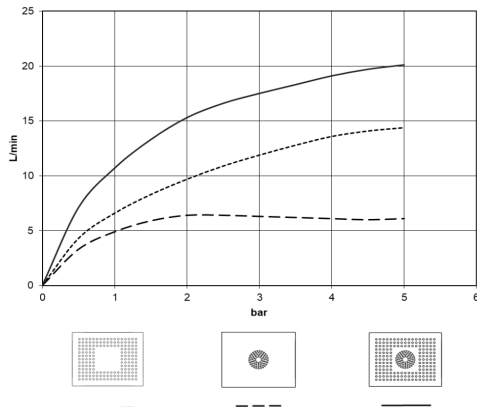

Rain shower for surface-mounted ceiling installation 300 x 240 mm - Brushed Durabronz (23kt Gold)

IMO

28 041 980

Fits: IMO, LULU, MEM, CL.1, CYO

- rain shower 300 x 240mm
- PURE RAIN, max. flow rate 12 l/min (at 3 bar)
- PURIFY RAIN, max. flow rate 6 l/min (at 3 bar)
- Distance to ceiling from bottom edge of shower 40 mm
- with anti-scale system
- For simultaneous control of the jet types, we recommend the xTool thermostat module
- Not suitable for use in a steam room.
- WRAS 240502006

Required miscellaneous

Concealed ceiling installation box with ceiling fixing - 35 041 970 90

- min. recess depth 90 mm
- max. recess depth 115 mm
- 2x female thread 1/2" outlet
- concealed rough parts

Rain shower for surface-mounted ceiling installation 300 x 240 mm - Brushed Durabronz (23kt Gold)

IMO

28 041 980
mm [inches]

Flow rate chart

Codes & Standards

DIN 4109

ISO 3822

Scottish Water
Byelaws

UK Water Supply
Regulations