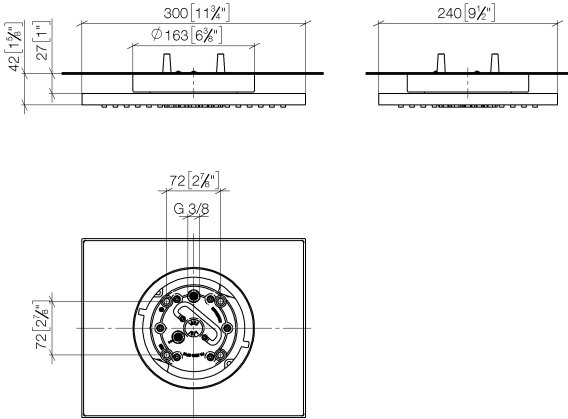

Rain shower for surface-mounted ceiling installation 300 x 240 mm - Brushed Durabronz (23kt Gold)

IMO

28 041 980

Fits: IMO, LULU, MEM, CL.1, CYO

- rain shower 300 x 240mm
- PURE RAIN, max. flow rate 12 l/min (at 3 bar)
- PURIFY RAIN, max. flow rate 6 l/min (at 3 bar)
- Distance to ceiling from bottom edge of shower 40 mm
- with anti-scale system
- For simultaneous control of the jet types, we recommend the xTool thermostat module
- Not suitable for use in a steam room.
- WRAS 240502006

Required miscellaneous

Concealed ceiling installation box with ceiling fixing - 35 041 970 90

- min. recess depth 90 mm
- max. recess depth 115 mm
- 2x female thread 1/2" outlet
- concealed rough parts

Rain shower for surface-mounted ceiling installation 300 x 240 mm - Brushed Durabronz (23kt Gold)

IMO

28 041 980
mm [inches]

Flow rate chart

Codes & Standards

DIN 4109

ISO 3822

Scottish Water
Byelaws

UK Water Supply
Regulations

Product version from 5/1/2022

Rain shower for surface-mounted ceiling installation 300 x 240 mm - Brushed
Durabronze (23kt Gold)

IMO

28 041 980

Spare parts list

Product version from 5/1/2022

No.	Item Number	Name	Quantity used	Delivery time
	90 17 20 263 00 90	fixing set	3	2