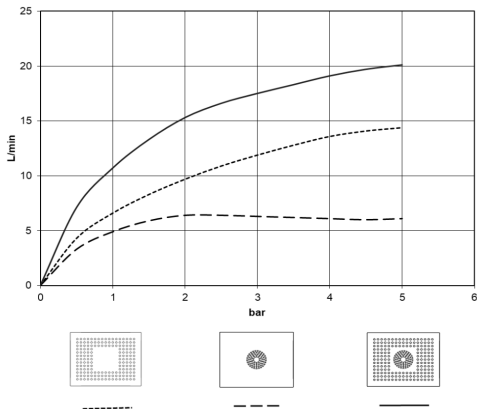

**Rain shower for surface-mounted ceiling installation 300 x 240 mm - Matte Black**

IMO

28 041 980

Fits: IMO, LULU, MEM, CL.1, CYO

- rain shower 300 x 240mm
- PURE RAIN, max. flow rate 12 l/min (at 3 bar)
- PURIFY RAIN, max. flow rate 6 l/min (at 3 bar)
- Distance to ceiling from bottom edge of shower 40 mm
- with anti-scale system
- For simultaneous control of the jet types, we recommend the xTool thermostat module
- Not suitable for use in a steam room.
- WRAS 240502006

**Required miscellaneous**

**Concealed ceiling installation box 35 041 970 90 with ceiling fixing -**

- min. recess depth 90 mm
- max. recess depth 115 mm
- 2x female thread 1/2" outlet
- concealed rough parts

**Rain shower for surface-mounted ceiling installation 300 x 240 mm - Matte Black**

IMO

28 041 980  
mm [inches]

**Flow rate chart**

**Codes & Standards**

DIN 4109

ISO 3822

Scottish Water  
Byelaws