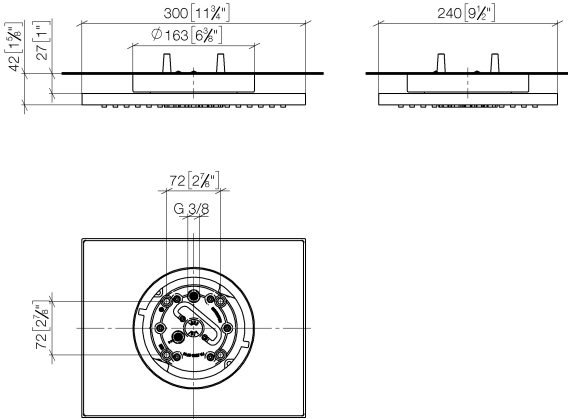

**Rain shower for surface-mounted ceiling installation 300 x 240 mm - Matte Black**

IMO

28 041 980

Fits: IMO, LULU, MEM, CL.1, CYO

- rain shower 300 x 240mm
- PURE RAIN, max. flow rate 12 l/min (at 3 bar)
- PURIFY RAIN, max. flow rate 6 l/min (at 3 bar)
- Distance to ceiling from bottom edge of shower 40 mm
- with anti-scale system
- For simultaneous control of the jet types, we recommend the xTool thermostat module
- Not suitable for use in a steam room.
- WRAS 240502006

**Required miscellaneous**

**Concealed ceiling installation box 35 041 970 90 with ceiling fixing -**

- min. recess depth 90 mm
- max. recess depth 115 mm
- 2x female thread 1/2" outlet
- concealed rough parts

**Rain shower for surface-mounted ceiling installation 300 x 240 mm - Matte Black**

IMO

28 041 980  
mm [inches]

**Flow rate chart**

**Codes & Standards**

DIN 4109

ISO 3822

Scottish Water  
Byelaws

UK Water Supply  
Regulations

**Ü-Zeichen**

Rain shower for surface-mounted ceiling installation 300 x 240 mm - Matte  
Black

---

IMO

28 041 980  
Certificates

---

LGA\_38