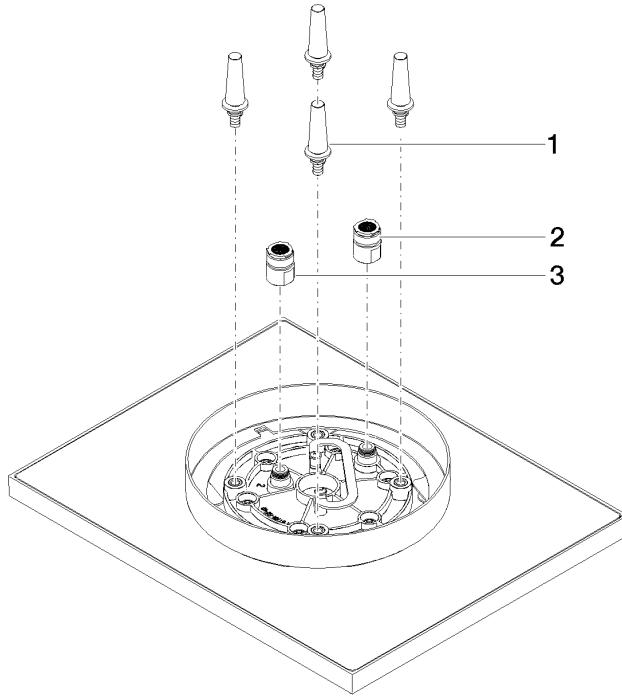

**Rain shower for surface-mounted ceiling installation 300 x 240 mm - Matte Black**

IMO

28 041 980

Fits: IMO, LULU, MEM, CL.1, CYO

- rain shower 300 x 240mm
- PURE RAIN, max. flow rate 12 l/min (at 3 bar)
- PURIFY RAIN, max. flow rate 6 l/min (at 3 bar)
- Distance to ceiling from bottom edge of shower 40 mm
- with anti-scale system
- For simultaneous control of the jet types, we recommend the xTool thermostat module
- Not suitable for use in a steam room.
- WRAS 240502006

**Rain shower for surface-mounted ceiling installation 300 x 240 mm - Matte Black**

IMO

28 041 980  
mm [inches]

**Flow rate chart**

**Codes & Standards**

DIN 4109

ISO 3822

Scottish Water  
Byelaws

UK Water Supply  
Regulations

**Ü-Zeichen**

Rain shower for surface-mounted ceiling installation 300 x 240 mm - Matte  
Black

---

IMO

28 041 980  
Certificates

---

LGA\_38

WRAS\_240502

28 041 980

Product version from 5/1/2022

Rain shower for surface-mounted ceiling installation 300 x 240 mm - Matte  
Black

IMO

28 041 980

**Spare parts list**

**Product version from 5/1/2022**