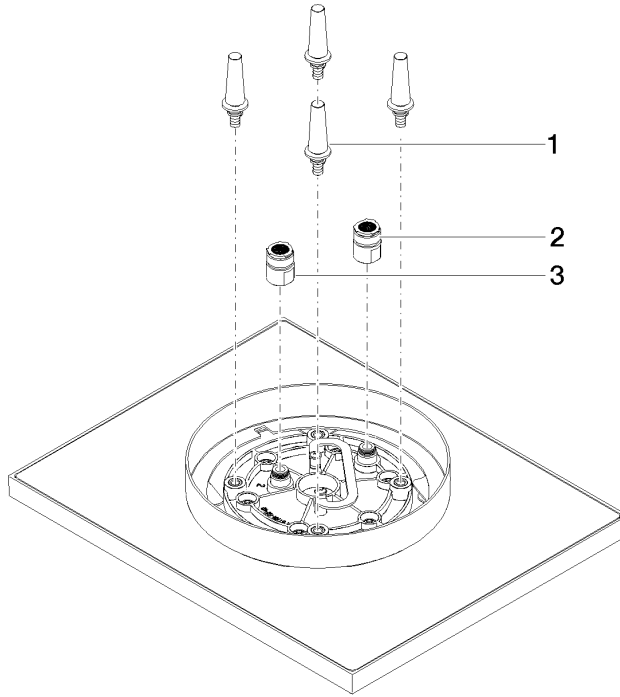

**Rain shower for surface-mounted ceiling installation 300 x 240 mm -  
Champagne (22kt Gold)**

IMO

28 041 980

- rain shower 300 x 240mm
- PURE RAIN, max. flow rate 12 l/min (at 3 bar)
- PURIFY RAIN, max. flow rate 6 l/min (at 3 bar)
- Distance to ceiling from bottom edge of shower 40 mm
- with anti-scale system
- For simultaneous control of the jet types, we recommend the xTool thermostat module
- Not suitable for use in a steam room.
- WRAS 240502006

**Rain shower for surface-mounted ceiling installation 300 x 240 mm -  
Champagne (22kt Gold)**

IMO

28 041 980  
mm [inches]

**Flow rate chart**

**Codes & Standards**

DIN 4109

ISO 3822

Scottish Water  
Byelaws

UK Water Supply  
Regulations

**Ü-Zeichen**

Rain shower for surface-mounted ceiling installation 300 x 240 mm -  
Champagne (22kt Gold)

---

IMO

28 041 980

Certificates

---

LGA\_38

WRAS\_240502

Rain shower for surface-mounted ceiling installation 300 x 240 mm -  
Champagne (22kt Gold)

28 041 980

**Product version from 5/1/2022**

Rain shower for surface-mounted ceiling installation 300 x 240 mm -  
Champagne (22kt Gold)