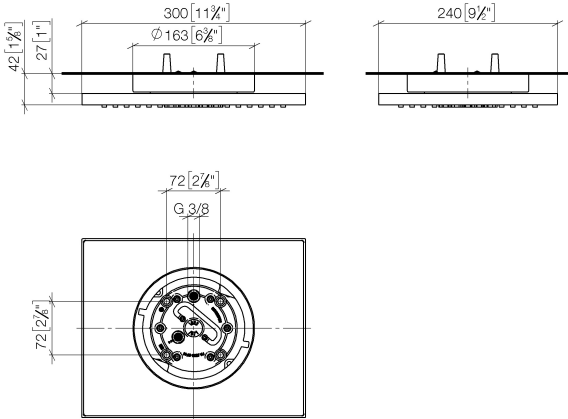

**Rain shower for surface-mounted ceiling installation 300 x 240 mm -  
Champagne (22kt Gold)**

IMO

28 041 980

- rain shower 300 x 240mm
- PURE RAIN, max. flow rate 12 l/min (at 3 bar)
- PURIFY RAIN, max. flow rate 6 l/min (at 3 bar)
- Distance to ceiling from bottom edge of shower 40 mm
- with anti-scale system
- For simultaneous control of the jet types, we recommend the xTool thermostat module
- Not suitable for use in a steam room.
- WRAS 240502006

**Required miscellaneous**

**Concealed ceiling installation box** 35 041 970 90

**with ceiling fixing -**

- concealed rough parts
- min. recess depth 90 mm
- max. recess depth 115 mm
- 2x female thread " outlet

**Rain shower for surface-mounted ceiling installation 300 x 240 mm -  
Champagne (22kt Gold)**

IMO

28 041 980  
mm [inches]

**Flow rate chart**

**Codes & Standards**

DIN 4109

ISO 3822

Scottish Water  
Byelaws

UK Water Supply  
Regulations

**Ü-Zeichen**

Rain shower for surface-mounted ceiling installation 300 x 240 mm -  
Champagne (22kt Gold)

---

IMO

28 041 980

Certificates

---