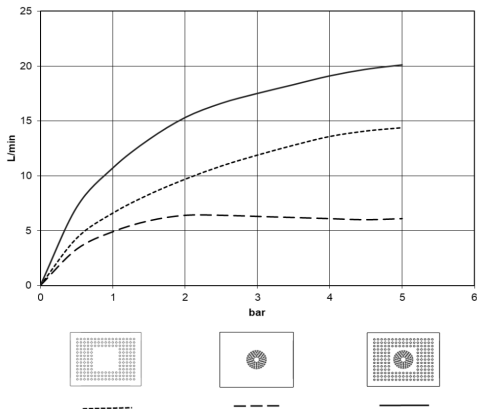

**Rain shower for surface-mounted ceiling installation 300 x 240 mm -  
Champagne (22kt Gold)**

IMO

28 041 980

- rain shower 300 x 240mm
- PURE RAIN, max. flow rate 12 l/min (at 3 bar)
- PURIFY RAIN, max. flow rate 6 l/min (at 3 bar)
- Distance to ceiling from bottom edge of shower 40 mm
- with anti-scale system
- For simultaneous control of the jet types, we recommend the xTool thermostat module
- Not suitable for use in a steam room.
- WRAS 240502006

**Required miscellaneous**

**Concealed ceiling installation box** 35 041 970 90

**with ceiling fixing -**

- concealed rough parts
- min. recess depth 90 mm
- max. recess depth 115 mm
- 2x female thread " outlet

**Rain shower for surface-mounted ceiling installation 300 x 240 mm -  
Champagne (22kt Gold)**

IMO

28 041 980  
mm [inches]

**Flow rate chart**

**Codes & Standards**

DIN 4109

ISO 3822

Scottish Water  
Byelaws