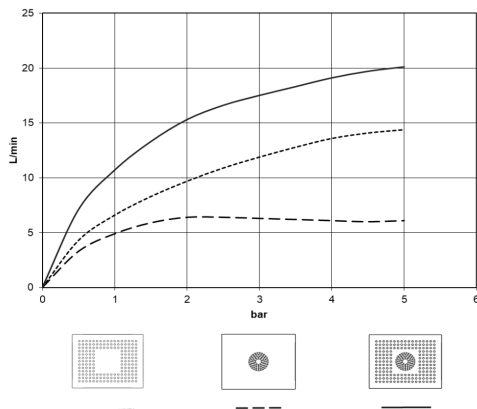

**Rain shower for surface-mounted ceiling installation with light 300 x 240 mm -  
Brushed Durabronze (23kt Gold)**

IMO

28 042 980

Fits: IMO, LULU, MEM, CL.1, CYO

- rain shower 300 x 240mm
- PURE RAIN, max. flow rate 12 l/min (at 3 bar)
- PURIFY RAIN, max. flow rate 6 l/min (at 3 bar)
- Distance to ceiling from bottom edge of shower 40 mm
- with anti-scale system
- central LED Spot 3000 K
- Provided by customer: Light switch
- For simultaneous control of the jet types, we recommend the xTool thermostat module
- Not suitable for use in a steam room.
- WRAS 240502006

**Required miscellaneous**

**Concealed ceiling installation box for surface-mounted ceiling installation with light -** 35 042 970 90

- min. recess depth 90 mm
- max. recess depth 115 mm
- 2x female thread 1/2" connections
- Input 100-240V AC 50-60Hz
- concealed rough parts
- Output 350 mA SELV / Class II
- Provided by customer: Light switch

**Rain shower for surface-mounted ceiling installation with light 300 x 240 mm -  
Brushed Durabross (23kt Gold)**

IMO

28 042 980  
mm [inches]

**Flow rate chart**

**Codes & Standards**

DIN 4109

ISO 3822

Scottish Water  
Byelaws