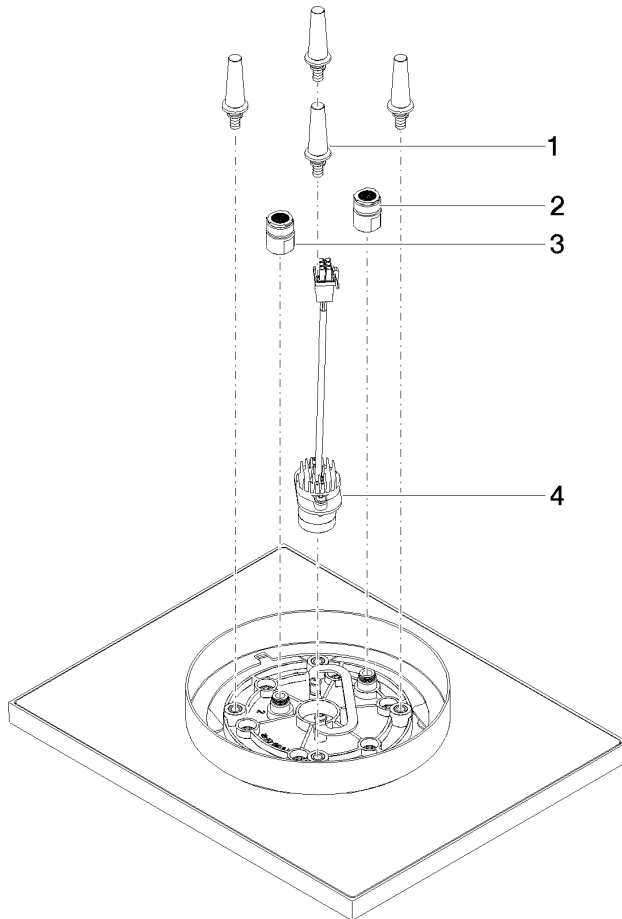

**Rain shower for surface-mounted ceiling installation with light 300 x 240 mm -  
Brushed Durabronze (23kt Gold)**

IMO

28 042 980

Fits: IMO, LULU, MEM, CL.1, CYO

- rain shower 300 x 240mm
- PURE RAIN, max. flow rate 12 l/min (at 3 bar)
- PURIFY RAIN, max. flow rate 6 l/min (at 3 bar)
- Distance to ceiling from bottom edge of shower 40 mm
- with anti-scale system
- central LED Spot 3000 K
- Provided by customer: Light switch
- For simultaneous control of the jet types, we recommend the xTool thermostat module
- Not suitable for use in a steam room.
- WRAS 240502006

**Rain shower for surface-mounted ceiling installation with light 300 x 240 mm -  
Brushed Durabross (23kt Gold)**

IMO

28 042 980  
mm [inches]

**Flow rate chart**

**Codes & Standards**

DIN 4109

ISO 3822

Scottish Water  
Byelaws

UK Water Supply  
Regulations

**Ü-Zeichen**

Rain shower for surface-mounted ceiling installation with light 300 x 240 mm -  
Brushed Durabronze (23kt Gold)

---

IMO

28 042 980

Certificates

---

LGA\_38

WRAS\_240502

Rain shower for surface-mounted ceiling installation with light 300 x 240 mm -  
Brushed Durabronze (23kt Gold)

28 042 980

Product version from 5/1/2022

Rain shower for surface-mounted ceiling installation with light 300 x 240 mm -  
Brushed Durabross (23kt Gold)