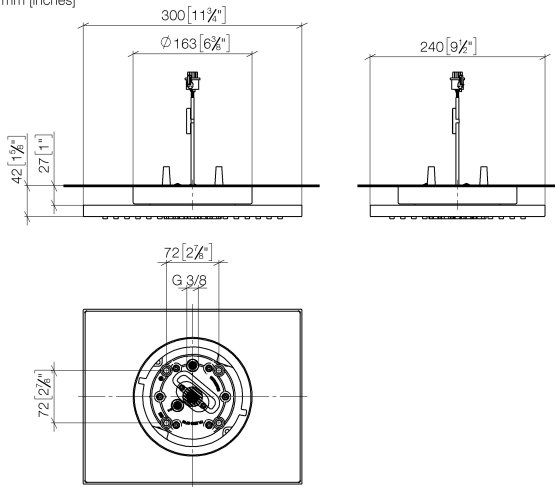

**Rain shower for surface-mounted ceiling installation with light 300 x 240 mm -  
Brushed Durabronze (23kt Gold)**

IMO

28 042 980

Fits: IMO, LULU, MEM, CL.1, CYO

- rain shower 300 x 240mm
- PURE RAIN, max. flow rate 12 l/min (at 3 bar)
- PURIFY RAIN, max. flow rate 6 l/min (at 3 bar)
- Distance to ceiling from bottom edge of shower 40 mm
- with anti-scale system
- central LED Spot 3000 K
- Provided by customer: Light switch
- For simultaneous control of the jet types, we recommend the xTool thermostat module
- Not suitable for use in a steam room.
- WRAS 240502006

**Required miscellaneous**

**Concealed ceiling installation box for surface-mounted ceiling installation with light -** 35 042 970 90

- min. recess depth 90 mm
- max. recess depth 115 mm
- 2x female thread 1/2" connections
- Input 100-240V AC 50-60Hz
- concealed rough parts
- Output 350 mA SELV / Class II
- Provided by customer: Light switch

**Rain shower for surface-mounted ceiling installation with light 300 x 240 mm -  
Brushed Durabross (23kt Gold)**

IMO

28 042 980  
mm [inches]

**Flow rate chart**

**Codes & Standards**

DIN 4109

ISO 3822

Scottish Water  
Byelaws

UK Water Supply  
Regulations

**Ü-Zeichen**

Rain shower for surface-mounted ceiling installation with light 300 x 240 mm -  
Brushed Durabronze (23kt Gold)

---

IMO

28 042 980

Certificates

---