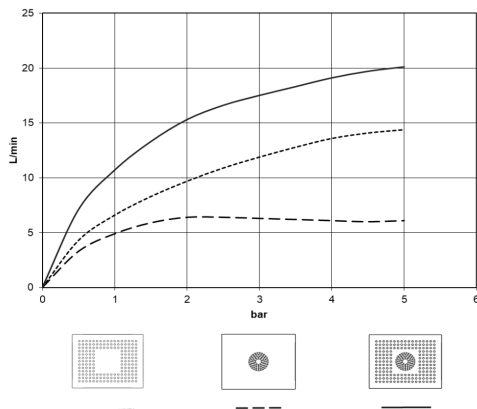

Rain shower for recessed ceiling installation with light 300 x 240 mm - Dark Chrome

IMO

28 044 980

Fits: IMO, LULU, MEM, CL.1, CYO

- rain shower 300 x 240mm
- PURE RAIN, max. flow rate 12 l/min (at 3 bar)
- PURIFY RAIN, max. flow rate 6 l/min (at 3 bar)
- min. recess depth 137 mm
- with anti-scale system
- central RGBW LED spot
- RGBW LED ambient lighting
- For simultaneous control of the jet types, we recommend the xTool thermostat module
- Provided by customer: Zigbee gateway
- Not suitable for use in a steam room.
- WRAS 240502006

Required miscellaneous

Concealed ceiling installation box for recessed ceiling installation with light - 35 044 970 90

- concealed rough parts
- flush-mounted installation box 360x300 mm RAL 9003 signal white
- recess depth 137mm
- Supply pipe 7 m
- Input 100-240V AC 50-60Hz
- Output 12V DC SELV / Class II
- ZigBee Light Link RGBW controller
- Provided by customer: Zigbee gateway

Rain shower for recessed ceiling installation with light 300 x 240 mm - Dark Chrome

IMO

28 044 980
mm [inches]

Flow rate chart

Codes & Standards

DIN 4109

ISO 3822

Scottish Water
Byelaws