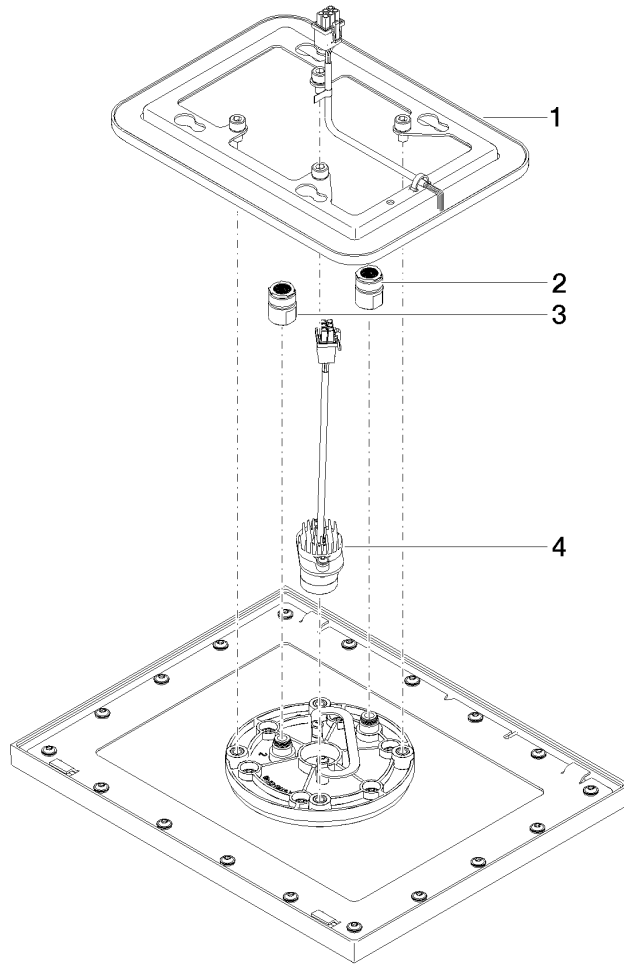

Required miscellaneous

Concealed ceiling installation box for recessed ceiling installation with light - 35 044 970 90

- concealed rough parts
- flush-mounted installation box 360x300 mm RAL 9003 signal white
- recess depth 137mm
- Supply pipe 7 m
- Input 100-240V AC 50-60Hz
- Output 12V DC SELV / Class II
- ZigBee Light Link RGBW controller
- Provided by customer: Zigbee gateway

Rain shower for recessed ceiling installation with light 300 x 240 mm - Dark Chrome

IMO

28 044 980
mm [inches]

Flow rate chart

Codes & Standards

DIN 4109

ISO 3822

Scottish Water
Byelaws

UK Water Supply
Regulations

Ü-Zeichen

Rain shower for recessed ceiling installation with light 300 x 240 mm - Dark
Chrome

IMO

28 044 980
Certificates

LGA_38

WRAS_240502

28 044 980

Product version from 5/1/2022

Rain shower for recessed ceiling installation with light 300 x 240 mm - Dark Chrome

IMO

28 044 980

Spare parts list

Product version from 5/1/2022

No.	Item Number	Name	Quantity used	Delivery time
	90 10 01 224 00 90	electronic accessories	4	2