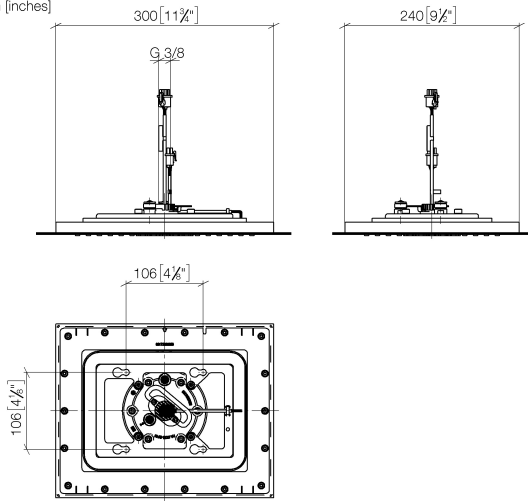

Rain shower for recessed ceiling installation with light 300 x 240 mm - Dark Chrome

IMO

28 044 980

Fits: IMO, LULU, MEM, CL.1, CYO

- rain shower 300 x 240mm
- PURE RAIN, max. flow rate 12 l/min (at 3 bar)
- PURIFY RAIN, max. flow rate 6 l/min (at 3 bar)
- min. recess depth 137 mm
- with anti-scale system
- central RGBW LED spot
- RGBW LED ambient lighting
- For simultaneous control of the jet types, we recommend the xTool thermostat module
- Provided by customer: Zigbee gateway
- Not suitable for use in a steam room.
- WRAS 240502006

Required miscellaneous

Concealed ceiling installation box for recessed ceiling installation with light - 35 044 970 90

- concealed rough parts
- flush-mounted installation box 360x300 mm RAL 9003 signal white
- recess depth 137mm
- Supply pipe 7 m
- Input 100-240V AC 50-60Hz
- Output 12V DC SELV / Class II
- ZigBee Light Link RGBW controller
- Provided by customer: Zigbee gateway

Rain shower for recessed ceiling installation with light 300 x 240 mm - Dark Chrome

IMO

28 044 980
mm [inches]

Flow rate chart

Codes & Standards

DIN 4109

ISO 3822

Scottish Water
Byelaws

UK Water Supply
Regulations

Ü-Zeichen

Rain shower for recessed ceiling installation with light 300 x 240 mm - Dark
Chrome

IMO

28 044 980
Certificates

LGA_38

WRAS_240502

28 044 980