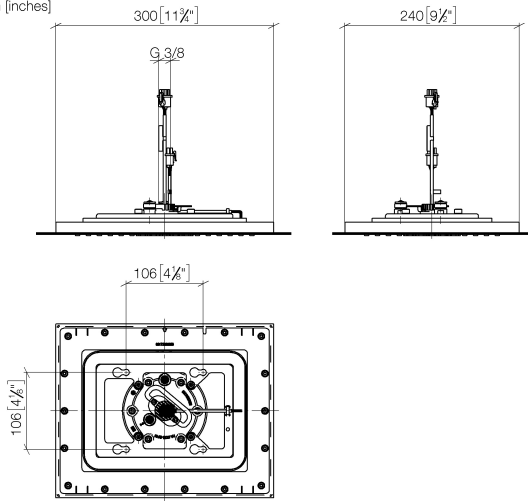

# Rain shower for recessed ceiling installation with light 300 x 240 mm - Brushed Light Gold

IMO

28 044 980

Fits: IMO, LULU, MEM, CL.1, CYO

- rain shower 300 x 240mm
- PURE RAIN, max. flow rate 12 l/min (at 3 bar)
- PURIFY RAIN, max. flow rate 6 l/min (at 3 bar)
- min. recess depth 137 mm
- with anti-scale system
- central RGBW LED spot
- RGBW LED ambient lighting
- For simultaneous control of the jet types, we recommend the xTool thermostat module
- Provided by customer: Zigbee gateway
- Not suitable for use in a steam room.
- WRAS 240502006

### Concealed ceiling installation box for recessed ceiling installation with light - 35 044 970 90

- concealed rough parts
- flush-mounted installation box 360x300 mm RAL 9003 signal white
- recess depth 137mm
- Supply pipe 7 m
- Input 100-240V AC 50-60Hz
- Output 12V DC SELV / Class II
- ZigBee Light Link RGBW controller
- Provided by customer: Zigbee gateway

**Rain shower for recessed ceiling installation with light 300 x 240 mm - Brushed  
Light Gold**

IMO

28 044 980  
mm [inches]

**Flow rate chart**

**Codes & Standards**

DIN 4109

ISO 3822

Scottish Water  
Byelaws

UK Water Supply  
Regulations

**Ü-Zeichen**

Rain shower for recessed ceiling installation with light 300 x 240 mm - Brushed  
Light Gold

---

IMO

28 044 980

Certificates

---