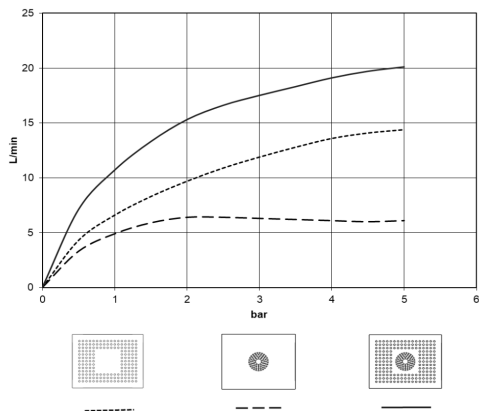

# Rain shower for recessed ceiling installation with light 300 x 240 mm - Brushed Light Gold

IMO

28 044 980

Fits: IMO, LULU, MEM, CL.1, CYO

- rain shower 300 x 240mm
- PURE RAIN, max. flow rate 12 l/min (at 3 bar)
- PURIFY RAIN, max. flow rate 6 l/min (at 3 bar)
- min. recess depth 137 mm
- with anti-scale system
- central RGBW LED spot
- RGBW LED ambient lighting
- For simultaneous control of the jet types, we recommend the xTool thermostat module
- Provided by customer: Zigbee gateway
- Not suitable for use in a steam room.
- WRAS 240502006

### Concealed ceiling installation box for recessed ceiling installation with light - 35 044 970 90

- concealed rough parts
- flush-mounted installation box 360x300 mm RAL 9003 signal white
- recess depth 137mm
- Supply pipe 7 m
- Input 100-240V AC 50-60Hz
- Output 12V DC SELV / Class II
- ZigBee Light Link RGBW controller
- Provided by customer: Zigbee gateway

**Rain shower for recessed ceiling installation with light 300 x 240 mm - Brushed  
Light Gold**

IMO

28 044 980  
mm [inches]

**Flow rate chart**

**Codes & Standards**

DIN 4109

ISO 3822

Scottish Water  
Byelaws