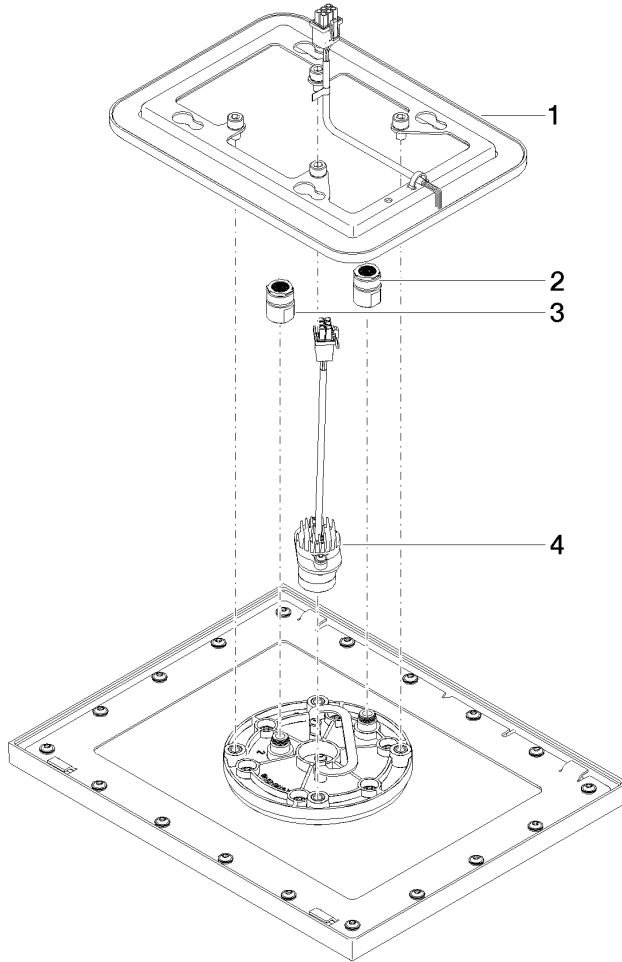

### Concealed ceiling installation box for recessed ceiling installation with light - 35 044 970 90

- concealed rough parts
- flush-mounted installation box 360x300 mm RAL 9003 signal white
- recess depth 137mm
- Supply pipe 7 m
- Input 100-240V AC 50-60Hz
- Output 12V DC SELV / Class II
- ZigBee Light Link RGBW controller
- Provided by customer: Zigbee gateway

**Rain shower for recessed ceiling installation with light 300 x 240 mm - Brushed  
Light Gold**

IMO

28 044 980  
mm [inches]

**Flow rate chart**

**Codes & Standards**

DIN 4109

ISO 3822

Scottish Water  
Byelaws

UK Water Supply  
Regulations

**Ü-Zeichen**

Rain shower for recessed ceiling installation with light 300 x 240 mm - Brushed  
Light Gold

---

IMO

28 044 980

Certificates

---

LGA\_38

WRAS\_240502

28 044 980

Product version from 5/1/2022

Rain shower for recessed ceiling installation with light 300 x 240 mm - Brushed  
Light Gold

IMO

28 044 980

**Spare parts list**