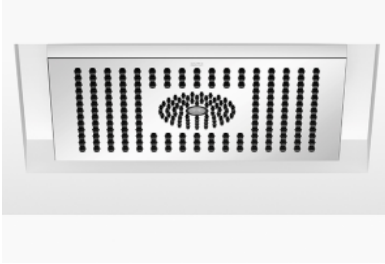

# Rain shower for recessed ceiling installation with light 300 x 240 mm - Brushed Light Gold

IMO

28 044 980

Fits: IMO, LULU, MEM, CL.1, CYO

- rain shower 300 x 240mm
- PURE RAIN, max. flow rate 12 l/min (at 3 bar)
- PURIFY RAIN, max. flow rate 6 l/min (at 3 bar)
- min. recess depth 137 mm
- with anti-scale system
- central RGBW LED spot
- RGBW LED ambient lighting
- For simultaneous control of the jet types, we recommend the xTool thermostat module
- Provided by customer: Zigbee gateway
- Not suitable for use in a steam room.
- WRAS 240502006

**includes light bulbs with a Class G energy efficiency**

includes light bulbs with a Class G energy efficiency

	Brushed Light Gold	28 044 980-27
	Chrome	28 044 980-00
	Brushed Platinum	28 044 980-06
	Platinum	28 044 980-08
	Dark Chrome	28 044 980-19
	Brushed Durabronze (23kt Gold)	28 044 980-28
	Matte Black	28 044 980-33
	Brushed Champagne (22kt Gold)	28 044 980-46
	Champagne (22kt Gold)	28 044 980-47
	Brushed Chrome	28 044 980-93
	Brushed Dark Platinum	28 044 980-99

### Concealed ceiling installation box for recessed ceiling installation with light - 35 044 970 90

- concealed rough parts
- flush-mounted installation box 360x300 mm RAL 9003 signal white
- recess depth 137mm
- Supply pipe 7 m
- Input 100-240V AC 50-60Hz
- Output 12V DC SELV / Class II
- ZigBee Light Link RGBW controller
- Provided by customer: Zigbee gateway

**Rain shower for recessed ceiling installation with light 300 x 240 mm - Brushed  
Light Gold**

IMO

28 044 980  
mm [inches]

**Flow rate chart**

**Codes & Standards**

DIN 4109

ISO 3822

Scottish Water  
Byelaws