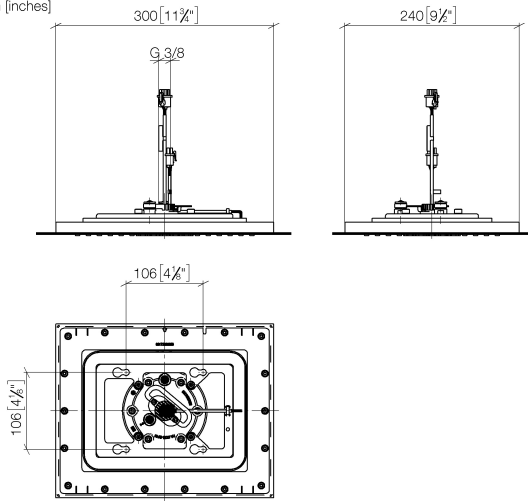

**Rain shower for recessed ceiling installation with light 300 x 240 mm - Brushed  
Champagne (22kt Gold)**

IMO

28 044 980

Fits: IMO, LULU, MEM, CL.1, CYO

- rain shower 300 x 240mm
- PURE RAIN, max. flow rate 12 l/min (at 3 bar)
- PURIFY RAIN, max. flow rate 6 l/min (at 3 bar)
- min. recess depth 137 mm
- with anti-scale system
- central RGBW LED spot
- RGBW LED ambient lighting
- For simultaneous control of the jet types, we recommend the xTool thermostat module
- Provided by customer: Zigbee gateway
- Not suitable for use in a steam room.
- WRAS 240502006

**Required miscellaneous**

**Concealed ceiling installation box for recessed ceiling installation with light -** 35 044 970 90

- concealed rough parts
- flush-mounted installation box 360x300 mm RAL 9003 signal white
- recess depth 137mm
- Supply pipe 7 m
- Input 100-240V AC 50-60Hz
- Output 12V DC SELV / Class II
- ZigBee Light Link RGBW controller
- Provided by customer: Zigbee gateway

**Rain shower for recessed ceiling installation with light 300 x 240 mm - Brushed Champagne (22kt Gold)**

IMO

28 044 980  
mm [inches]

**Flow rate chart**

**Codes & Standards**

DIN 4109

ISO 3822

Scottish Water  
Byelaws

UK Water Supply  
Regulations

**Ü-Zeichen**

Rain shower for recessed ceiling installation with light 300 x 240 mm - Brushed  
Champagne (22kt Gold)

---

IMO

28 044 980

Certificates

---