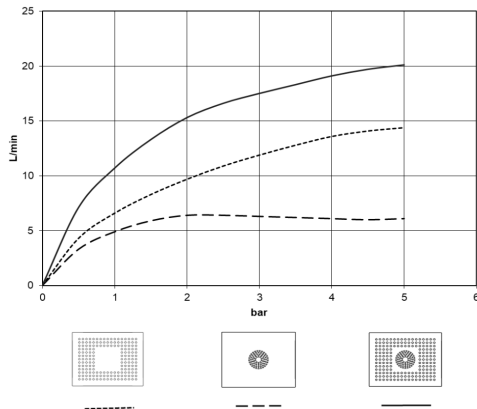

**Rain shower for recessed ceiling installation with light 300 x 240 mm - Brushed  
Champagne (22kt Gold)**

IMO

28 044 980

Fits: IMO, LULU, MEM, CL.1, CYO

- rain shower 300 x 240mm
- PURE RAIN, max. flow rate 12 l/min (at 3 bar)
- PURIFY RAIN, max. flow rate 6 l/min (at 3 bar)
- min. recess depth 137 mm
- with anti-scale system
- central RGBW LED spot
- RGBW LED ambient lighting
- For simultaneous control of the jet types, we recommend the xTool thermostat module
- Provided by customer: Zigbee gateway
- Not suitable for use in a steam room.
- WRAS 240502006

**Required miscellaneous**

**Concealed ceiling installation box for recessed ceiling installation with light -** 35 044 970 90

- concealed rough parts
- flush-mounted installation box 360x300 mm RAL 9003 signal white
- recess depth 137mm
- Supply pipe 7 m
- Input 100-240V AC 50-60Hz
- Output 12V DC SELV / Class II
- ZigBee Light Link RGBW controller
- Provided by customer: Zigbee gateway

**Rain shower for recessed ceiling installation with light 300 x 240 mm - Brushed Champagne (22kt Gold)**

IMO

28 044 980  
mm [inches]

**Flow rate chart**

**Codes & Standards**

DIN 4109

ISO 3822

Scottish Water  
Byelaws