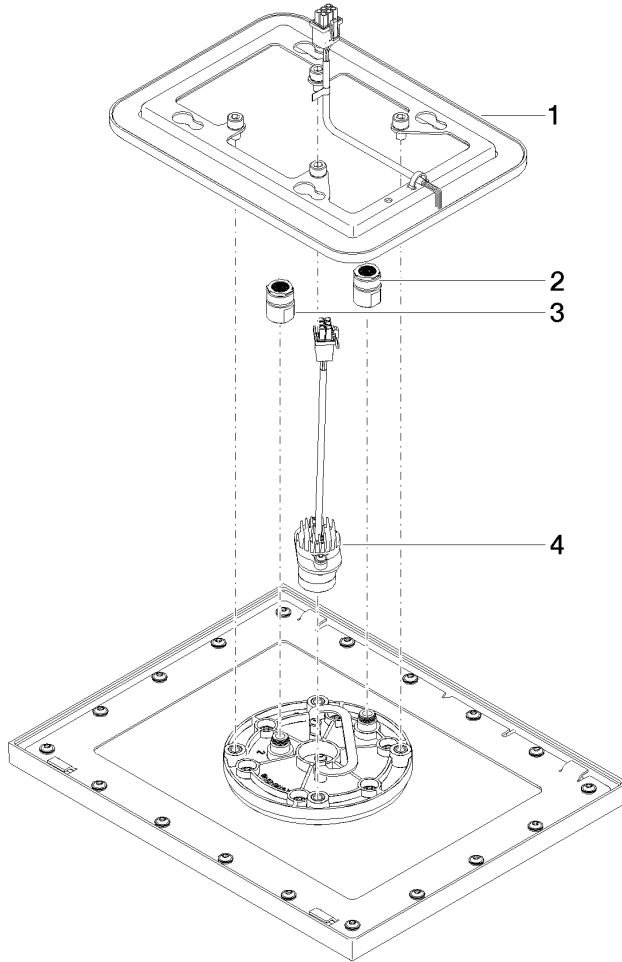

**Required miscellaneous**

**Concealed ceiling installation box for recessed ceiling installation with light -** 35 044 970 90

- concealed rough parts
- flush-mounted installation box 360x300 mm RAL 9003 signal white
- recess depth 137mm
- Supply pipe 7 m
- Input 100-240V AC 50-60Hz
- Output 12V DC SELV / Class II
- ZigBee Light Link RGBW controller
- Provided by customer: Zigbee gateway

**Rain shower for recessed ceiling installation with light 300 x 240 mm - Brushed Champagne (22kt Gold)**

IMO

28 044 980  
mm [inches]

**Flow rate chart**

**Codes & Standards**

DIN 4109

ISO 3822

Scottish Water  
Byelaws

UK Water Supply  
Regulations

**Ü-Zeichen**

Rain shower for recessed ceiling installation with light 300 x 240 mm - Brushed  
Champagne (22kt Gold)

---

IMO

28 044 980

Certificates

---

LGA\_38

WRAS\_240502

Rain shower for recessed ceiling installation with light 300 x 240 mm - Brushed  
Champagne (22kt Gold)

28 044 980

Product version from 5/1/2022

Rain shower for recessed ceiling installation with light 300 x 240 mm - Brushed  
Champagne (22kt Gold)