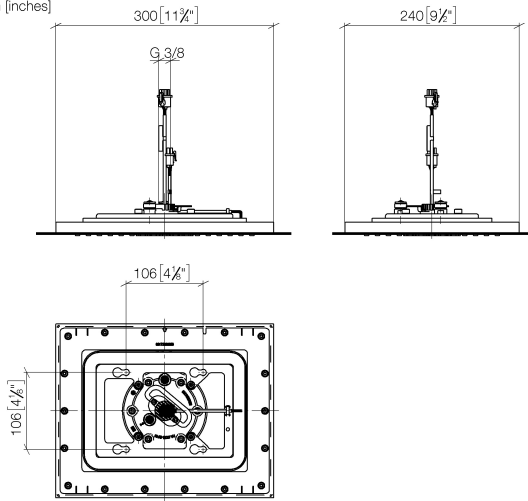

**Rain shower for recessed ceiling installation with light 300 x 240 mm -
Champagne (22kt Gold)**

IMO

28 044 980

Fits: IMO, LULU, MEM, CL.1, CYO

- rain shower 300 x 240mm
- PURE RAIN, max. flow rate 12 l/min (at 3 bar)
- PURIFY RAIN, max. flow rate 6 l/min (at 3 bar)
- min. recess depth 137 mm
- with anti-scale system
- central RGBW LED spot
- RGBW LED ambient lighting
- For simultaneous control of the jet types, we recommend the xTool thermostat module
- Provided by customer: Zigbee gateway
- Not suitable for use in a steam room.
- WRAS 240502006

Required miscellaneous

Concealed ceiling installation box for recessed ceiling installation with light - 35 044 970 90

- concealed rough parts
- flush-mounted installation box 360x 300 mm RAL 9003 signal white
- recess depth 137mm
- Supply pipe 7 m
- Input 100-240V AC 50-60Hz
- Output 12V DC SELV / Class II
- ZigBee Light Link RGBW controller
- Provided by customer: Zigbee gateway

**Rain shower for recessed ceiling installation with light 300 x 240 mm -
Champagne (22kt Gold)**

IMO

28 044 980
mm [inches]

Flow rate chart

Codes & Standards

DIN 4109

ISO 3822

Scottish Water
Byelaws

UK Water Supply
Regulations

Ü-Zeichen

Rain shower for recessed ceiling installation with light 300 x 240 mm -
Champagne (22kt Gold)

IMO

28 044 980

Certificates

LGA_38

WRAS_240502