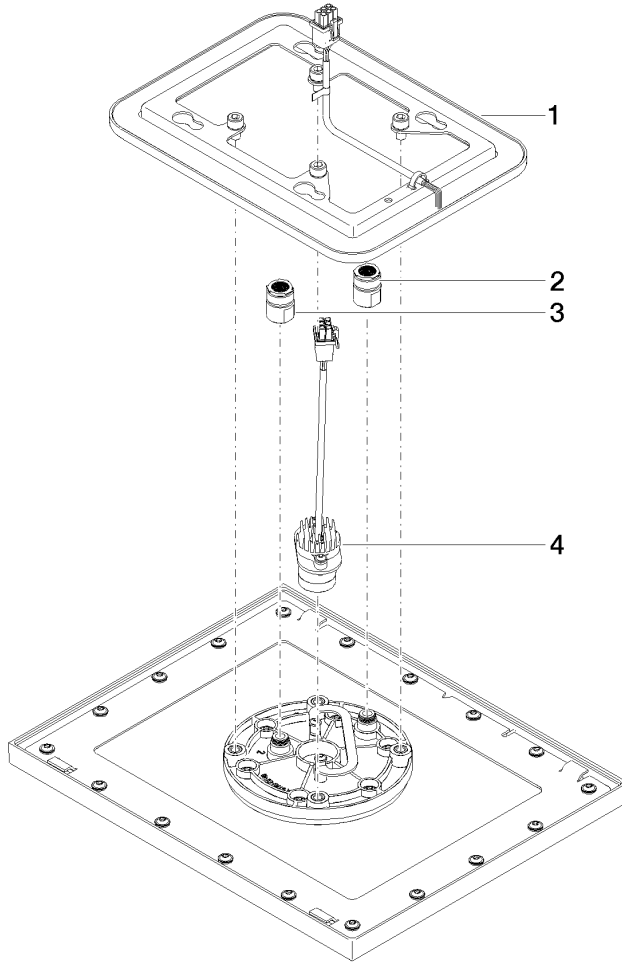

Required miscellaneous

Concealed ceiling installation box for recessed ceiling installation with light - 35 044 970 90

- concealed rough parts
- flush-mounted installation box 360x 300 mm RAL 9003 signal white
- recess depth 137mm
- Supply pipe 7 m
- Input 100-240V AC 50-60Hz
- Output 12V DC SELV / Class II
- ZigBee Light Link RGBW controller
- Provided by customer: Zigbee gateway

**Rain shower for recessed ceiling installation with light 300 x 240 mm -
Champagne (22kt Gold)**

IMO

28 044 980
mm [inches]

Flow rate chart

Codes & Standards

DIN 4109

ISO 3822

Scottish Water
Byelaws

UK Water Supply
Regulations

Ü-Zeichen

Rain shower for recessed ceiling installation with light 300 x 240 mm -
Champagne (22kt Gold)

IMO

28 044 980

Certificates

LGA_38

WRAS_240502

Rain shower for recessed ceiling installation with light 300 x 240 mm -
Champagne (22kt Gold)

28 044 980

Product version from 5/1/2022

Rain shower for recessed ceiling installation with light 300 x 240 mm -
Champagne (22kt Gold)