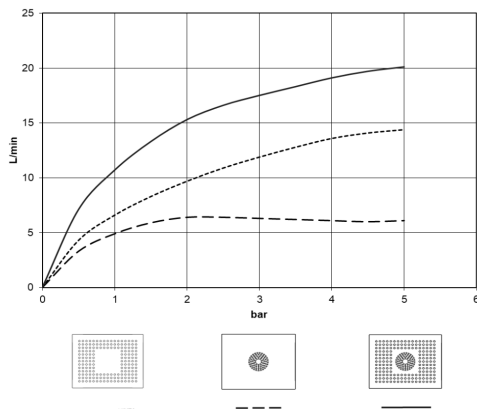

**Rain shower for recessed ceiling installation with light 300 x 240 mm -
Champagne (22kt Gold)**

IMO

28 044 980

Fits: IMO, LULU, MEM, CL.1, CYO

- rain shower 300 x 240mm
- PURE RAIN, max. flow rate 12 l/min (at 3 bar)
- PURIFY RAIN, max. flow rate 6 l/min (at 3 bar)
- min. recess depth 137 mm
- with anti-scale system
- central RGBW LED spot
- RGBW LED ambient lighting
- For simultaneous control of the jet types, we recommend the xTool thermostat module
- Provided by customer: Zigbee gateway
- Not suitable for use in a steam room.
- WRAS 240502006

Required miscellaneous

Concealed ceiling installation box for recessed ceiling installation with light - 35 044 970 90

- concealed rough parts
- flush-mounted installation box 360x 300 mm RAL 9003 signal white
- recess depth 137mm
- Supply pipe 7 m
- Input 100-240V AC 50-60Hz
- Output 12V DC SELV / Class II
- ZigBee Light Link RGBW controller
- Provided by customer: Zigbee gateway

**Rain shower for recessed ceiling installation with light 300 x 240 mm -
Champagne (22kt Gold)**

IMO

28 044 980
mm [inches]

Flow rate chart

Codes & Standards

DIN 4109

ISO 3822

Scottish Water
Byelaws