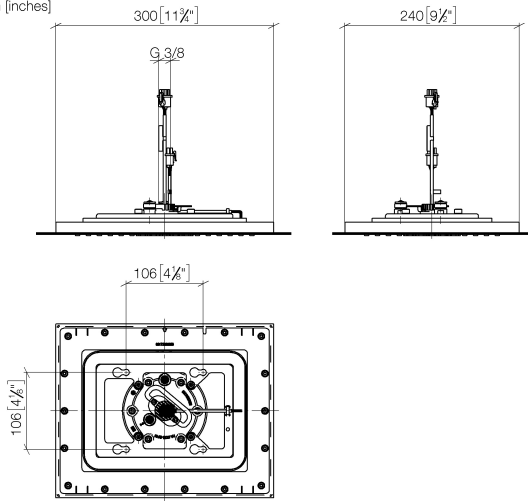

Rain shower for recessed ceiling installation with light 300 x 240 mm - Brushed Chrome

IMO

28 044 980

Fits: IMO, LULU, MEM, CL.1, CYO

- rain shower 300 x 240mm
- PURE RAIN, max. flow rate 12 l/min (at 3 bar)
- PURIFY RAIN, max. flow rate 6 l/min (at 3 bar)
- min. recess depth 137 mm
- with anti-scale system
- central RGBW LED spot
- RGBW LED ambient lighting
- For simultaneous control of the jet types, we recommend the xTool thermostat module
- Provided by customer: Zigbee gateway
- Not suitable for use in a steam room.
- WRAS 240502006

Required miscellaneous

Concealed ceiling installation box for recessed ceiling installation with light - 35 044 970 90

- flush-mounted installation box 360x300 mm RAL 9003 signal white
- recess depth 137mm
- Supply pipe 7 m
- concealed rough parts
- Input 100-240V AC 50-60Hz
- Output 12V DC SELV / Class II
- ZigBee Light Link RGBW controller
- Provided by customer: Zigbee gateway

Rain shower for recessed ceiling installation with light 300 x 240 mm - Brushed Chrome

IMO

28 044 980
mm [inches]

Flow rate chart

Codes & Standards

DIN 4109

ISO 3822

Scottish Water
Byelaws

UK Water Supply
Regulations

Ü-Zeichen

Rain shower for recessed ceiling installation with light 300 x 240 mm - Brushed
Chrome

IMO

28 044 980

Certificates

LGA_38

WRAS_240502