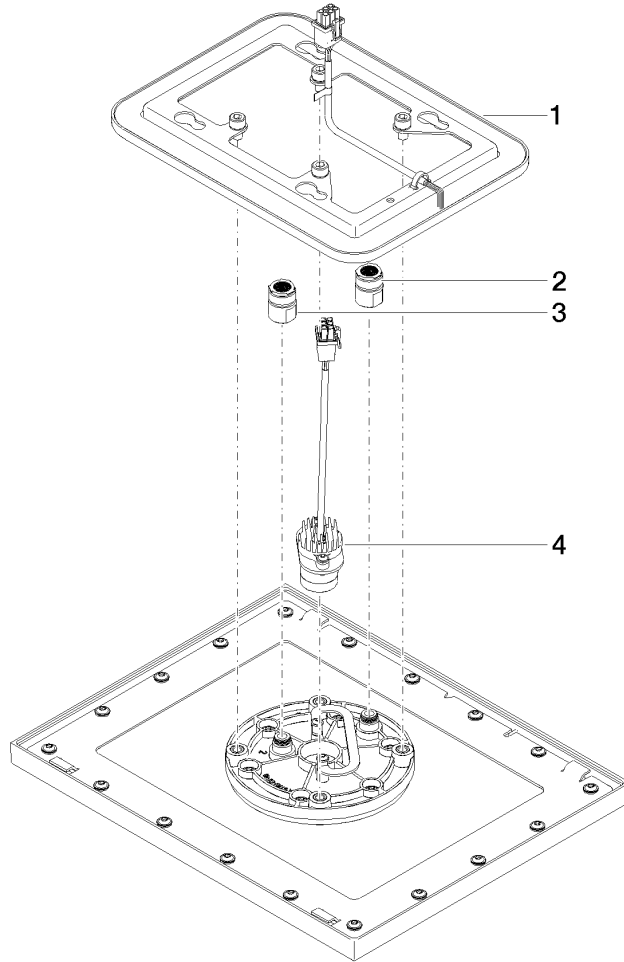

Required miscellaneous

Concealed ceiling installation box for recessed ceiling installation with light - 35 044 970 90

- flush-mounted installation box 360x300 mm RAL 9003 signal white
- recess depth 137mm
- Supply pipe 7 m
- concealed rough parts
- Input 100-240V AC 50-60Hz
- Output 12V DC SELV / Class II
- ZigBee Light Link RGBW controller
- Provided by customer: Zigbee gateway

Rain shower for recessed ceiling installation with light 300 x 240 mm - Brushed Chrome

IMO

28 044 980
mm [inches]

Flow rate chart

Codes & Standards

DIN 4109

ISO 3822

Scottish Water
Byelaws

UK Water Supply
Regulations

Ü-Zeichen

Rain shower for recessed ceiling installation with light 300 x 240 mm - Brushed
Chrome

IMO

28 044 980

Certificates

LGA_38

WRAS_240502

28 044 980

Product version from 5/1/2022

Rain shower for recessed ceiling installation with light 300 x 240 mm - Brushed Chrome

IMO

28 044 980

Spare parts list

Product version from 5/1/2022

| No. | Item Number | Name | Quantity used | Delivery time |
|-----|--------------------|------------------------|---------------|---------------|
| | 90 10 01 224 00 90 | electronic accessories | 4 | 2 |