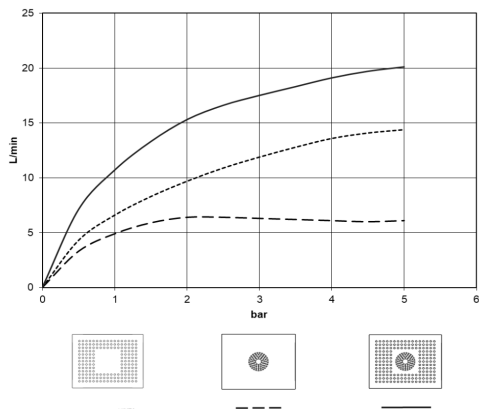

Rain shower for recessed ceiling installation with light 300 x 240 mm - Brushed Chrome

IMO

28 044 980

Fits: IMO, LULU, MEM, CL.1, CYO

- rain shower 300 x 240mm
- PURE RAIN, max. flow rate 12 l/min (at 3 bar)
- PURIFY RAIN, max. flow rate 6 l/min (at 3 bar)
- min. recess depth 137 mm
- with anti-scale system
- central RGBW LED spot
- RGBW LED ambient lighting
- For simultaneous control of the jet types, we recommend the xTool thermostat module
- Provided by customer: Zigbee gateway
- Not suitable for use in a steam room.
- WRAS 240502006

Required miscellaneous

Concealed ceiling installation box for recessed ceiling installation with light - 35 044 970 90

- flush-mounted installation box 360x300 mm RAL 9003 signal white
- recess depth 137mm
- Supply pipe 7 m
- concealed rough parts
- Input 100-240V AC 50-60Hz
- Output 12V DC SELV / Class II
- ZigBee Light Link RGBW controller
- Provided by customer: Zigbee gateway

Rain shower for recessed ceiling installation with light 300 x 240 mm - Brushed Chrome

IMO

28 044 980
mm [inches]

Flow rate chart

Codes & Standards

DIN 4109

ISO 3822

Scottish Water
Byelaws