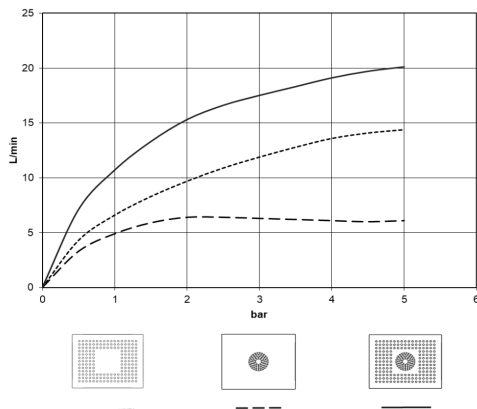

Rain shower for recessed ceiling installation with light 300 x 240 mm - Brushed Dark Platinum

IMO

28 044 980

Fits: IMO, LULU, MEM, CL.1, CYO

- rain shower 300 x 240mm
- PURE RAIN, max. flow rate 12 l/min (at 3 bar)
- PURIFY RAIN, max. flow rate 6 l/min (at 3 bar)
- min. recess depth 137 mm
- with anti-scale system
- central RGBW LED spot
- RGBW LED ambient lighting
- For simultaneous control of the jet types, we recommend the xTool thermostat module
- Provided by customer: Zigbee gateway
- Not suitable for use in a steam room.
- WRAS 240502006

Required miscellaneous

Concealed ceiling installation box for recessed ceiling installation with light - 35 044 970 90

- flush-mounted installation box 360x300 mm RAL 9003 signal white
- recess depth 137mm
- Supply pipe 7 m
- concealed rough parts
- Input 100-240V AC 50-60Hz
- Output 12V DC SELV / Class II
- ZigBee Light Link RGBW controller
- Provided by customer: Zigbee gateway

Rain shower for recessed ceiling installation with light 300 x 240 mm - Brushed Dark Platinum

IMO

28 044 980
mm [inches]

Flow rate chart

Codes & Standards

DIN 4109

ISO 3822

Scottish Water
Byelaws