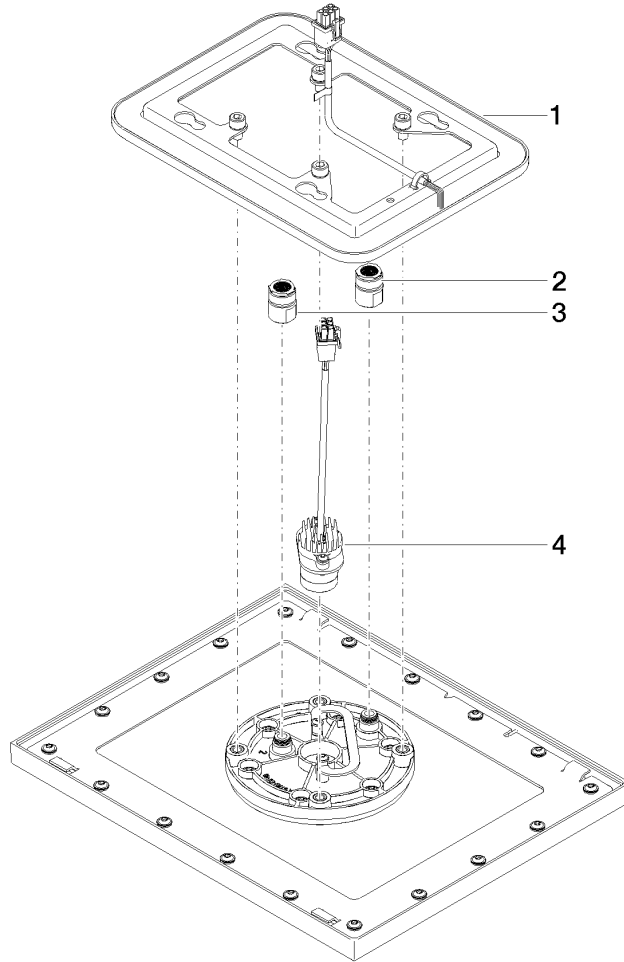

Required miscellaneous

Concealed ceiling installation box for recessed ceiling installation with light - 35 044 970 90

- flush-mounted installation box 360x300 mm RAL 9003 signal white
- recess depth 137mm
- Supply pipe 7 m
- concealed rough parts
- Input 100-240V AC 50-60Hz
- Output 12V DC SELV / Class II
- ZigBee Light Link RGBW controller
- Provided by customer: Zigbee gateway

Rain shower for recessed ceiling installation with light 300 x 240 mm - Brushed Dark Platinum

IMO

28 044 980
mm [inches]

Flow rate chart

Codes & Standards

DIN 4109

ISO 3822

Scottish Water
Byelaws

UK Water Supply
Regulations

Ü-Zeichen

Rain shower for recessed ceiling installation with light 300 x 240 mm - Brushed
Dark Platinum

IMO

28 044 980

Certificates

LGA_38

WRAS_240502

28 044 980

Product version from 5/1/2022

Rain shower for recessed ceiling installation with light 300 x 240 mm - Brushed
Dark Platinum

IMO

28 044 980

Spare parts list

Product version from 5/1/2022

No.	Item Number	Name	Quantity used	Delivery time
	90 10 01 224 00 90	electronic accessories	4	2