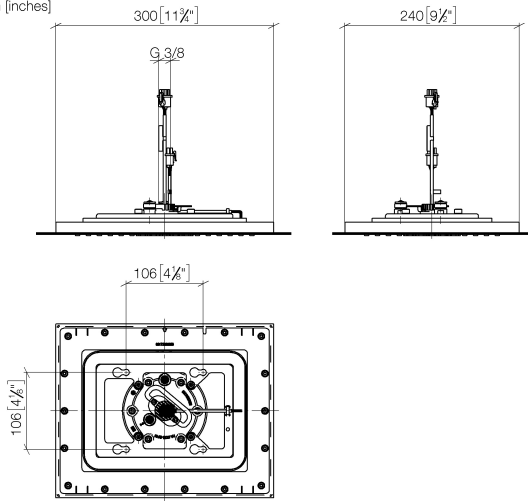

Rain shower for recessed ceiling installation with light 300 x 240 mm - Brushed Dark Platinum

IMO

28 044 980

Fits: IMO, LULU, MEM, CL.1, CYO

- rain shower 300 x 240mm
- PURE RAIN, max. flow rate 12 l/min (at 3 bar)
- PURIFY RAIN, max. flow rate 6 l/min (at 3 bar)
- min. recess depth 137 mm
- with anti-scale system
- central RGBW LED spot
- RGBW LED ambient lighting
- For simultaneous control of the jet types, we recommend the xTool thermostat module
- Provided by customer: Zigbee gateway
- Not suitable for use in a steam room.
- WRAS 240502006

Required miscellaneous

Concealed ceiling installation box for recessed ceiling installation with light - 35 044 970 90

- flush-mounted installation box 360x300 mm RAL 9003 signal white
- recess depth 137mm
- Supply pipe 7 m
- concealed rough parts
- Input 100-240V AC 50-60Hz
- Output 12V DC SELV / Class II
- ZigBee Light Link RGBW controller
- Provided by customer: Zigbee gateway

Rain shower for recessed ceiling installation with light 300 x 240 mm - Brushed Dark Platinum

IMO

28 044 980
mm [inches]

Flow rate chart

Codes & Standards

DIN 4109

ISO 3822

Scottish Water
Byelaws

UK Water Supply
Regulations

Ü-Zeichen

Rain shower for recessed ceiling installation with light 300 x 240 mm - Brushed
Dark Platinum

IMO

28 044 980

Certificates

LGA_38

WRAS_240502