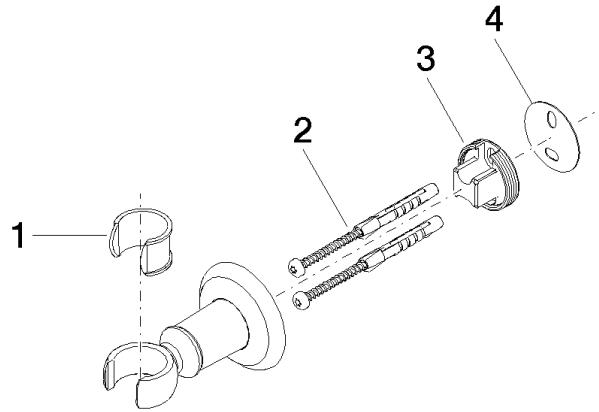

28 050 361

• rosette Ø 55 mm

	Chrome	28 050 361-00
	Brushed Platinum	28 050 361-06
	Platinum	28 050 361-08
	Durabress (23kt Gold)	28 050 361-09
	Brushed Durabress (23kt Gold)	28 050 361-28
	Brushed Dark Platinum	28 050 361-99

28 050 361

mm [inches]

28 050 361

Product version from 7/3/2016

Parts for other
finishes can be found
here: Brushed
Platinum

MADISON Wall bracket - Chrome

MADISON

28 050 361

Spare parts list

Product version from 7/3/2016

No.	Item Number	Name	Quantity used	Delivery time
	90 18 40 035 00 90	sleeve	4	2