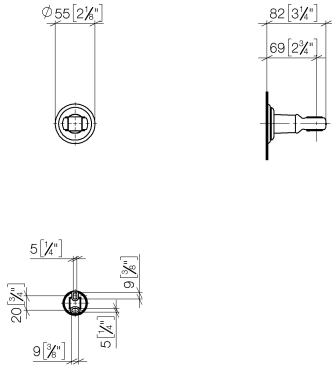

28 050 361

• rosette Ø 55 mm

	Chrome	28 050 361-00
	Brushed Platinum	28 050 361-06
	Platinum	28 050 361-08
	Durabress (23kt Gold)	28 050 361-09
	Brushed Durabress (23kt Gold)	28 050 361-28
	Brushed Dark Platinum	28 050 361-99

28 050 361

mm [inches]

28 050 361

Product version from 7/3/2016

Parts for other
finishes can be found
here: Brushed
Platinum

MADISON Wall bracket - Chrome

MADISON

28 050 361

Spare parts list

Product version from 7/3/2016

No.	Item Number	Name	Quantity used	Delivery time
	90 18 40 035 00 90	sleeve	4	2