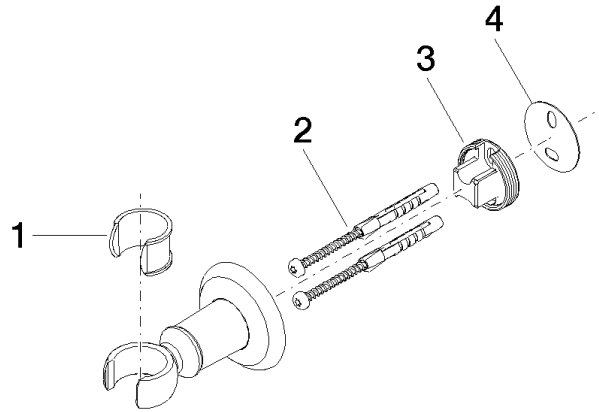

28 050 361

• rosette Ø 55 mm

	Brushed Platinum	28 050 361-06
	Chrome	28 050 361-00
	Platinum	28 050 361-08
	Durabress (23kt Gold)	28 050 361-09
	Brushed Durabress (23kt Gold)	28 050 361-28
	Brushed Dark Platinum	28 050 361-99

28 050 361

mm [inches]

28 050 361

**Product version from 7/3/2016**

Parts for other finishes can be found here: [Chrome](#)

MADISON Wall bracket - Brushed Platinum

MADISON

28 050 361

**Spare parts list**

**Product version from 7/3/2016**

No.	Item Number	Name	Quantity used	Delivery time
	90 18 40 035 00 90	sleeve	4	2