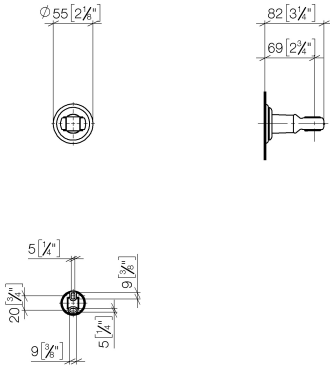

28 050 361

• rosette Ø 55 mm

	Brushed Platinum	28 050 361-06
	Chrome	28 050 361-00
	Platinum	28 050 361-08
	Durabress (23kt Gold)	28 050 361-09
	Brushed Durabress (23kt Gold)	28 050 361-28
	Brushed Dark Platinum	28 050 361-99

28 050 361

mm [inches]

28 050 361

**Product version from 7/3/2016**

Parts for other finishes can be found here: [Chrome](#)

MADISON Wall bracket - Brushed Platinum

MADISON

28 050 361

**Spare parts list**

**Product version from 7/3/2016**

No.	Item Number	Name	Quantity used	Delivery time
	90 18 40 035 00 90	sleeve	4	2