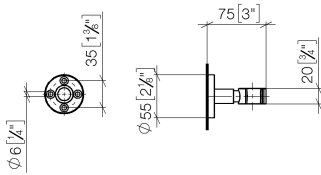

Wall bracket - Brushed Champagne (22kt Gold)

28 050 625 Product version from 10/1/2023

• rosette Ø 55 mm

	Brushed Champagne (22kt Gold)	28 050 625-46
	Chrome	28 050 625-00
	Brushed Platinum	28 050 625-06
	Dark Chrome	28 050 625-19
	Light Gold	28 050 625-26
	Brushed Light Gold	28 050 625-27
	Brushed Durabrass (23kt Gold)	28 050 625-28
	Matte Black	28 050 625-33
	Brushed Bronze	28 050 625-42
	Champagne (22kt Gold)	28 050 625-47
	Brushed Chrome	28 050 625-93
	Brushed Dark Platinum	28 050 625-99

Wall bracket - Brushed Champagne (22kt Gold)

28 050 625 Product version from 10/1/2023

mm [inches]

Wall bracket - Brushed Champagne (22kt Gold)

28 050 625 Product version from 10/1/2023

Parts for other finishes can be found here: [Chrome](#)

Spare parts list

No.	Item Number	Name	Quantity used	Delivery time
1	05 17 62 500 00 90	fixing set	1	2
2	90 14 10 032 00 90	seal	1	2
3	08 27 62 500-46	rosette	1	30
4	08 17 62 550-46	holder	1	30
5	08 18 50 585 90	screw	1	2
6	90 18 40 035 00 90	sleeve	1	2
7	09 17 20 014-46	holder	1	30