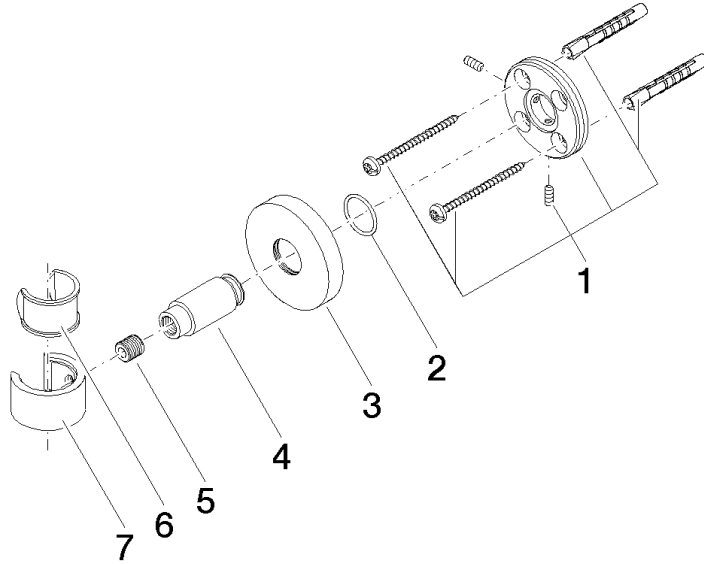

Wall bracket - Brushed Champagne (22kt Gold)

28 050 625 Product version from 10/1/2023

• rosette Ø 55 mm

	Brushed Champagne (22kt Gold)	28 050 625-46
	Chrome	28 050 625-00
	Brushed Platinum	28 050 625-06
	Dark Chrome	28 050 625-19
	Light Gold	28 050 625-26
	Brushed Light Gold	28 050 625-27
	Brushed Durabrass (23kt Gold)	28 050 625-28
	Matte Black	28 050 625-33
	Brushed Bronze	28 050 625-42
	Champagne (22kt Gold)	28 050 625-47
	Brushed Chrome	28 050 625-93
	Brushed Dark Platinum	28 050 625-99

Wall bracket - Brushed Champagne (22kt Gold)

28 050 625 Product version from 10/1/2023

mm [inches]

Wall bracket - Brushed Champagne (22kt Gold)

28 050 625 Product version from 10/1/2023

Parts for other finishes can be found here: [Chrome](#)

Spare parts list

No.	Item Number	Name	Quantity used	Delivery time
1	05 17 62 500 00 90	fixing set	1	2
2	90 14 10 032 00 90	seal	1	2
3	08 27 62 500-46	rosette	1	30
4	08 17 62 550-46	holder	1	30
5	08 18 50 585 90	screw	1	2
6	90 18 40 035 00 90	sleeve	1	2
7	09 17 20 014-46	holder	1	30