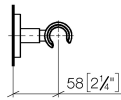

Wall bracket - Brushed Champagne (22kt Gold)

28 050 625 Product version from 10/1/2023

• rosette Ø 55 mm

	Brushed Champagne (22kt Gold)	28 050 625-46
	Chrome	28 050 625-00
	Brushed Platinum	28 050 625-06
	Dark Chrome	28 050 625-19
	Light Gold	28 050 625-26
	Brushed Light Gold	28 050 625-27
	Brushed Durabrass (23kt Gold)	28 050 625-28
	Matte Black	28 050 625-33
	Brushed Bronze	28 050 625-42
	Champagne (22kt Gold)	28 050 625-47
	Brushed Chrome	28 050 625-93
	Brushed Dark Platinum	28 050 625-99

Wall bracket - Brushed Champagne (22kt Gold)

28 050 625 Product version from 10/1/2023

mm [inches]

Wall bracket - Brushed Champagne (22kt Gold)

28 050 625 Product version from 10/1/2023

Parts for other finishes can be found here: [Chrome](#)

Spare parts list

No.	Item Number	Name	Quantity used	Delivery time
1	05 17 62 500 00 90	fixing set	1	2
2	90 14 10 032 00 90	seal	1	2
3	08 27 62 500-46	rosette	1	30
4	08 17 62 550-46	holder	1	30
5	08 18 50 585 90	screw	1	2
6	90 18 40 035 00 90	sleeve	1	2
7	09 17 20 014-46	holder	1	30