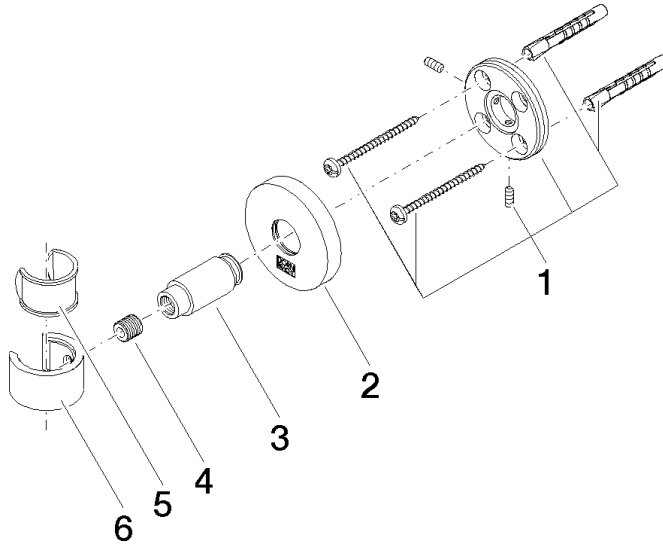

EDITION PRO Wall bracket - Chrome

28 050 626

- rosette Ø 55 mm

	Chrome	28 050 626-00
	Matte Black	28 050 626-33
	Brushed Chrome	28 050 626-93

EDITION PRO Wall bracket - Chrome

28 050 626

mm [inches]

EDITION PRO Wall bracket - Chrome

28 050 626

Parts for other
finishes can be found
here: [Matte Black](#)

EDITION PRO Wall bracket - Chrome

28 050 626

Spare parts list

No.	Item Number	Name	Quantity used	Delivery time
	05 17 62 500 00 90	fixing set	6	2