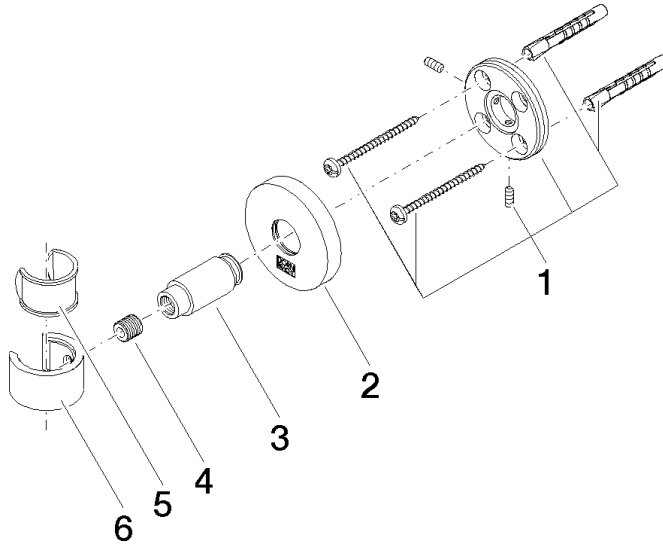

EDITION PRO Wall bracket - Matte Black

28 050 626

mm [inches]

EDITION PRO Wall bracket - Matte Black

28 050 626

Parts for other
finishes can be found
here: [Chrome](#)

EDITION PRO Wall bracket - Matte Black

28 050 626

Spare parts list

| No. | Item Number | Name | Quantity used | Delivery time |
|-----|--------------------|------------|---------------|---------------|
| | 05 17 62 500 00 90 | fixing set | 6 | 2 |