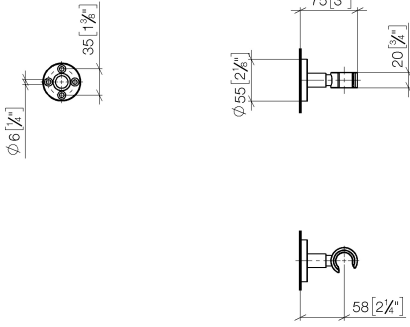

EDITION PRO Wall bracket - Brushed Chrome

28 050 626

- rosette Ø 55 mm

	Brushed Chrome	28 050 626-93
	Chrome	28 050 626-00
	Matte Black	28 050 626-33

EDITION PRO Wall bracket - Brushed Chrome

28 050 626

mm [inches]

EDITION PRO Wall bracket - Brushed Chrome

28 050 626

Parts for other
finishes can be found
here: [Chrome](#)

EDITION PRO Wall bracket - Brushed Chrome

28 050 626

Spare parts list

No.	Item Number	Name	Quantity used	Delivery time
	05 17 62 500 00 90	fixing set	6	2