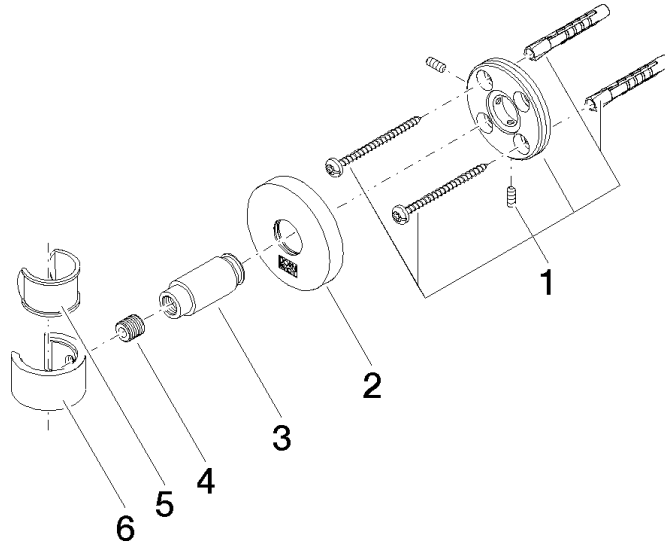

EDITION PRO Wall bracket - Brushed Chrome

28 050 626

- rosette Ø 55 mm

	Brushed Chrome	28 050 626-93
	Chrome	28 050 626-00
	Matte Black	28 050 626-33

EDITION PRO Wall bracket - Brushed Chrome

28 050 626

mm [inches]

EDITION PRO Wall bracket - Brushed Chrome

28 050 626

Parts for other
finishes can be found
here: [Chrome](#)

EDITION PRO Wall bracket - Brushed Chrome

28 050 626

Spare parts list

No.	Item Number	Name	Quantity used	Delivery time
	05 17 62 500 00 90	fixing set	6	2