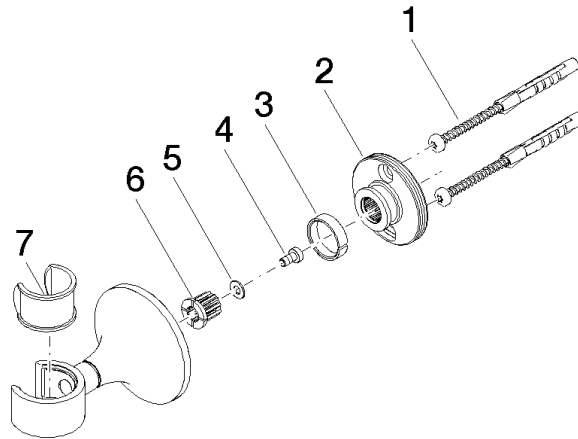

28 050 809

● rosette Ø 60 mm

	Chrome	28 050 809-00
	Brushed Platinum	28 050 809-06
	Platinum	28 050 809-08
	Dark Chrome	28 050 809-19
	Brushed Durabronze (23kt Gold)	28 050 809-28
	Brushed Bronze	28 050 809-42
	Brushed Champagne (22kt Gold)	28 050 809-46
	Champagne (22kt Gold)	28 050 809-47
	Brushed Dark Platinum	28 050 809-99

28 050 809

mm [Inches]

28 050 809

Product version from 3/13/2017 to 8/29/2019

Product version from 8/29/2019

Parts for other
finishes can be found
here: Brushed
Platinum

VAIA Wall bracket - Chrome

VAIA

28 050 809

Spare parts list

Product version from 3/13/2017 to 8/29/2019

Product version from 8/29/2019

No.	Item Number	Name	Quantity used	Delivery time
	05 30 31 025 00 90	fixing set	7	2