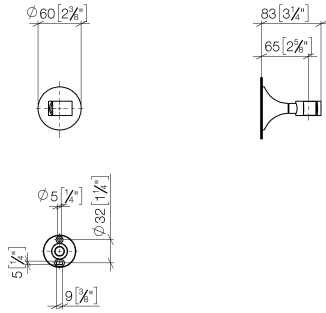

28 050 809

● rosette Ø 60 mm

	Chrome	28 050 809-00
	Brushed Platinum	28 050 809-06
	Platinum	28 050 809-08
	Dark Chrome	28 050 809-19
	Brushed Durabronze (23kt Gold)	28 050 809-28
	Brushed Bronze	28 050 809-42
	Brushed Champagne (22kt Gold)	28 050 809-46
	Champagne (22kt Gold)	28 050 809-47
	Brushed Dark Platinum	28 050 809-99

28 050 809

mm [Inches]

28 050 809

Product version from 3/13/2017 to 8/29/2019

Product version from 8/29/2019

Parts for other
finishes can be found
here: Brushed
Platinum

VAIA Wall bracket - Chrome

VAIA

28 050 809

Spare parts list

Product version from 3/13/2017 to 8/29/2019

Product version from 8/29/2019

No.	Item Number	Name	Quantity used	Delivery time
	05 30 31 025 00 90	fixing set	7	2