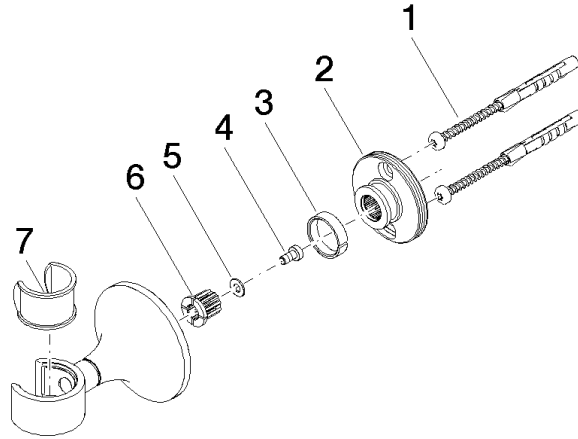

28 050 809

• rosette Ø 60 mm

	Brushed Platinum	28 050 809-06
	Chrome	28 050 809-00
	Platinum	28 050 809-08
	Dark Chrome	28 050 809-19
	Brushed Durabronze (23kt Gold)	28 050 809-28
	Brushed Bronze	28 050 809-42
	Brushed Champagne (22kt Gold)	28 050 809-46
	Champagne (22kt Gold)	28 050 809-47
	Brushed Dark Platinum	28 050 809-99

28 050 809

mm [Inches]

28 050 809

Product version from 3/13/2017 to 8/29/2019

**Product version from 8/29/2019**

Parts for other  
finishes can be found  
here: [Chrome](#)

#### **Product version from 8/29/2019**

No.	Item Number	Name	Quantity used	Delivery time
	05 30 31 025 00 90	fixing set	7	2