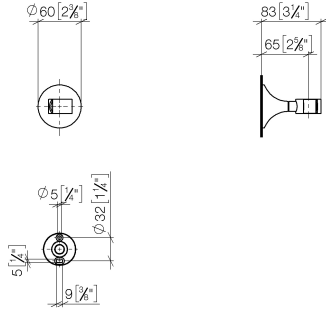

28 050 809

• rosette Ø 60 mm

	Brushed Platinum	28 050 809-06
	Chrome	28 050 809-00
	Platinum	28 050 809-08
	Dark Chrome	28 050 809-19
	Brushed Durabronze (23kt Gold)	28 050 809-28
	Brushed Bronze	28 050 809-42
	Brushed Champagne (22kt Gold)	28 050 809-46
	Champagne (22kt Gold)	28 050 809-47
	Brushed Dark Platinum	28 050 809-99

28 050 809

mm [Inches]

28 050 809

Product version from 3/13/2017 to 8/29/2019

**Product version from 8/29/2019**

Parts for other  
finishes can be found  
here: [Chrome](#)

#### **Product version from 8/29/2019**

No.	Item Number	Name	Quantity used	Delivery time
	05 30 31 025 00 90	fixing set	7	2