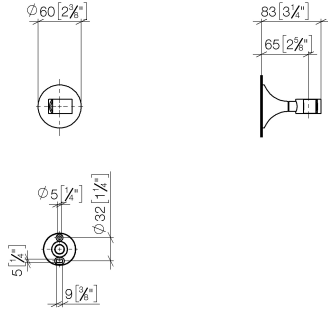

28 050 809

• rosette Ø 60 mm

	Platinum	28 050 809-08
	Chrome	28 050 809-00
	Brushed Platinum	28 050 809-06
	Dark Chrome	28 050 809-19
	Brushed Durabronze (23kt Gold)	28 050 809-28
	Brushed Bronze	28 050 809-42
	Brushed Champagne (22kt Gold)	28 050 809-46
	Champagne (22kt Gold)	28 050 809-47
	Brushed Dark Platinum	28 050 809-99

28 050 809

mm [Inches]

28 050 809

Product version from 3/13/2017 to 8/29/2019

Product version from 8/29/2019

Parts for other
finishes can be found
here: [Chrome](#)

VAIA Wall bracket - Platinum

VAIA

28 050 809

Spare parts list

Product version from 3/13/2017 to 8/29/2019

Product version from 8/29/2019

No.	Item Number	Name	Quantity used	Delivery time
	05 30 31 025 00 90	fixing set	7	2