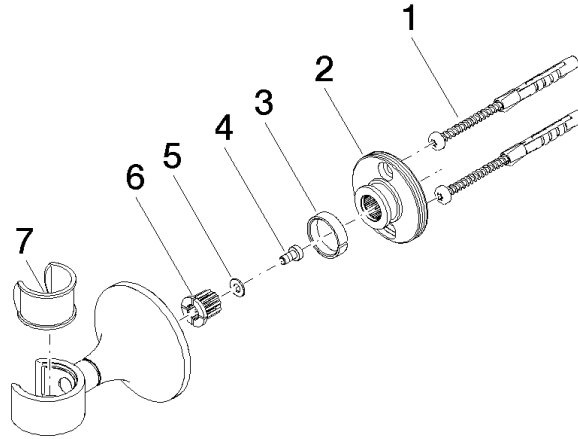

28 050 809

• rosette Ø 60 mm

	Platinum	28 050 809-08
	Chrome	28 050 809-00
	Brushed Platinum	28 050 809-06
	Dark Chrome	28 050 809-19
	Brushed Durabronze (23kt Gold)	28 050 809-28
	Brushed Bronze	28 050 809-42
	Brushed Champagne (22kt Gold)	28 050 809-46
	Champagne (22kt Gold)	28 050 809-47
	Brushed Dark Platinum	28 050 809-99

28 050 809

mm [Inches]

28 050 809

Product version from 3/13/2017 to 8/29/2019

Product version from 8/29/2019

Parts for other
finishes can be found
here: [Chrome](#)

VAIA Wall bracket - Platinum

VAIA

28 050 809

Spare parts list

Product version from 3/13/2017 to 8/29/2019

Product version from 8/29/2019

No.	Item Number	Name	Quantity used	Delivery time
	05 30 31 025 00 90	fixing set	7	2