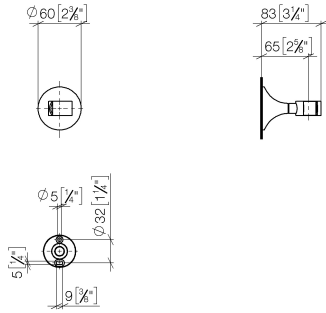

28 050 809

• rosette Ø 60 mm

	Dark Chrome	28 050 809-19
	Chrome	28 050 809-00
	Brushed Platinum	28 050 809-06
	Platinum	28 050 809-08
	Brushed Durabronze (23kt Gold)	28 050 809-28
	Brushed Bronze	28 050 809-42
	Brushed Champagne (22kt Gold)	28 050 809-46
	Champagne (22kt Gold)	28 050 809-47
	Brushed Dark Platinum	28 050 809-99

28 050 809

mm [Inches]

28 050 809

Product version from 8/29/2019

Parts for other
finishes can be found
here: [Chrome](#)

VAIA Wall bracket - Dark Chrome

VAIA

28 050 809

Spare parts list

Product version from 8/29/2019

No.	Item Number	Name	Quantity used	Delivery time
	05 30 31 025 00 90	fixing set	7	2