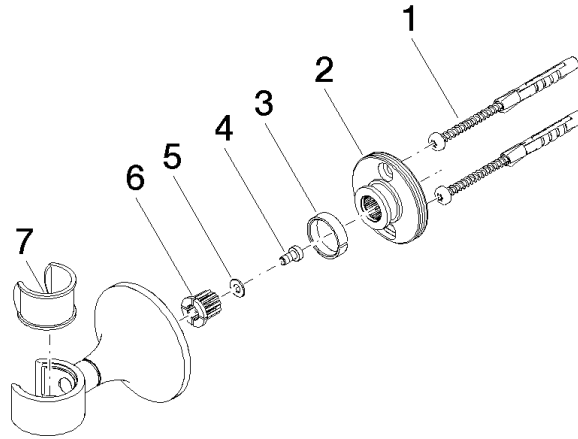

28 050 809

• rosette Ø 60 mm

	Dark Chrome	28 050 809-19
	Chrome	28 050 809-00
	Brushed Platinum	28 050 809-06
	Platinum	28 050 809-08
	Brushed Durabronze (23kt Gold)	28 050 809-28
	Brushed Bronze	28 050 809-42
	Brushed Champagne (22kt Gold)	28 050 809-46
	Champagne (22kt Gold)	28 050 809-47
	Brushed Dark Platinum	28 050 809-99

28 050 809

mm [Inches]

28 050 809

Product version from 8/29/2019

Parts for other
finishes can be found
here: [Chrome](#)

VAIA Wall bracket - Dark Chrome

VAIA

28 050 809

Spare parts list

Product version from 8/29/2019

No.	Item Number	Name	Quantity used	Delivery time
	05 30 31 025 00 90	fixing set	7	2