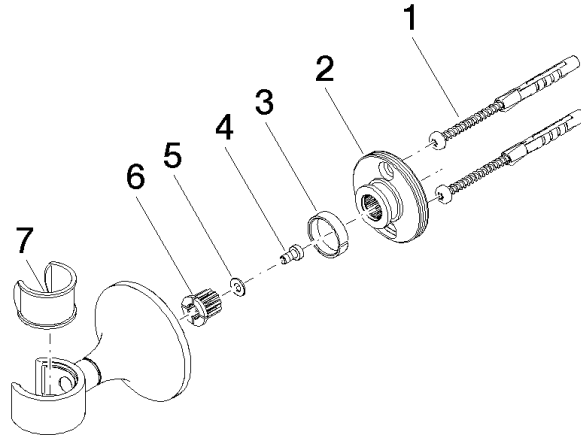

VAIA Wall bracket - Brushed Durabronze (23kt Gold)

28 050 809 Product version from 8/29/2019

• rosette Ø 60 mm

	Brushed Durabronze (23kt Gold)	28 050 809-28
	Chrome	28 050 809-00
	Brushed Platinum	28 050 809-06
	Platinum	28 050 809-08
	Dark Chrome	28 050 809-19
	Brushed Bronze	28 050 809-42
	Brushed Champagne (22kt Gold)	28 050 809-46
	Champagne (22kt Gold)	28 050 809-47
	Brushed Dark Platinum	28 050 809-99

VAIA Wall bracket - Brushed Durabronze (23kt Gold)

28 050 809 Product version from 8/29/2019

mm [inches]

VAIA Wall bracket - Brushed Durabronz (23kt Gold)

28 050 809 Product version from 8/29/2019

Parts for other finishes can be found here: [Chrome](#)

Spare parts list

No.	Item Number	Name	Quantity used	Delivery time
1	05 30 31 025 00 90	fixing set	1	2
2	90 17 20 759 00 90	disc	1	2
3	09 14 15 022 90	ring	1	2
4	09 30 30 057 90	screw	1	2
5	09 30 11 024 90	disc	1	2
6	09 12 12 213 90	fixing cap	1	2
7	90 18 40 035 00 90	sleeve	1	2