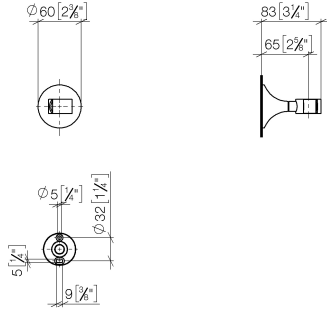

VAIA Wall bracket - Brushed Durabronze (23kt Gold)

28 050 809 Product version from 8/29/2019

• rosette Ø 60 mm

	Brushed Durabronze (23kt Gold)	28 050 809-28
	Chrome	28 050 809-00
	Brushed Platinum	28 050 809-06
	Platinum	28 050 809-08
	Dark Chrome	28 050 809-19
	Brushed Bronze	28 050 809-42
	Brushed Champagne (22kt Gold)	28 050 809-46
	Champagne (22kt Gold)	28 050 809-47
	Brushed Dark Platinum	28 050 809-99

VAIA Wall bracket - Brushed Durabronze (23kt Gold)

28 050 809 Product version from 8/29/2019

mm [inches]

VAIA Wall bracket - Brushed Durabronz (23kt Gold)

28 050 809 Product version from 8/29/2019

Parts for other finishes can be found here: [Chrome](#)

Spare parts list

No.	Item Number	Name	Quantity used	Delivery time
1	05 30 31 025 00 90	fixing set	1	2
2	90 17 20 759 00 90	disc	1	2
3	09 14 15 022 90	ring	1	2
4	09 30 30 057 90	screw	1	2
5	09 30 11 024 90	disc	1	2
6	09 12 12 213 90	fixing cap	1	2
7	90 18 40 035 00 90	sleeve	1	2