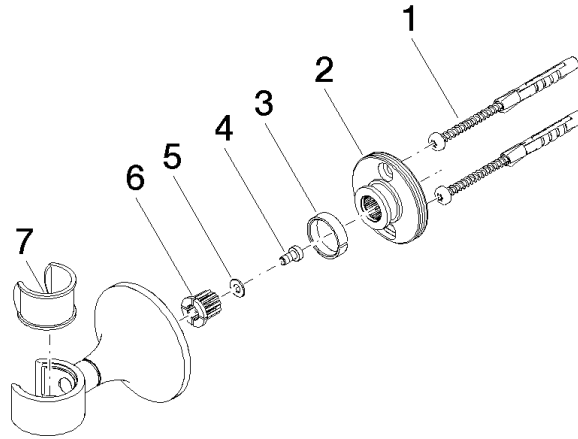

28 050 809

• rosette Ø 60 mm

	Brushed Bronze	28 050 809-42
	Chrome	28 050 809-00
	Brushed Platinum	28 050 809-06
	Platinum	28 050 809-08
	Dark Chrome	28 050 809-19
	Brushed Durabronze (23kt Gold)	28 050 809-28
	Brushed Champagne (22kt Gold)	28 050 809-46
	Champagne (22kt Gold)	28 050 809-47
	Brushed Dark Platinum	28 050 809-99

28 050 809

mm [Inches]

28 050 809

Product version from 8/29/2019

Parts for other
finishes can be found
here: [Chrome](#)

VAIA Wall bracket - Brushed Bronze

VAIA

28 050 809

Spare parts list

Product version from 8/29/2019

No.	Item Number	Name	Quantity used	Delivery time
	05 30 31 025 00 90	fixing set	7	2