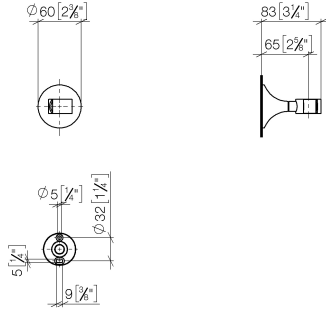

28 050 809

• rosette Ø 60 mm

	Brushed Bronze	28 050 809-42
	Chrome	28 050 809-00
	Brushed Platinum	28 050 809-06
	Platinum	28 050 809-08
	Dark Chrome	28 050 809-19
	Brushed Durabronze (23kt Gold)	28 050 809-28
	Brushed Champagne (22kt Gold)	28 050 809-46
	Champagne (22kt Gold)	28 050 809-47
	Brushed Dark Platinum	28 050 809-99

28 050 809

mm [Inches]

28 050 809

Product version from 8/29/2019

Parts for other
finishes can be found
here: [Chrome](#)

VAIA Wall bracket - Brushed Bronze

VAIA

28 050 809

Spare parts list

Product version from 8/29/2019

No.	Item Number	Name	Quantity used	Delivery time
	05 30 31 025 00 90	fixing set	7	2