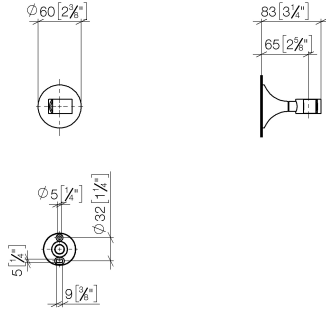

28 050 809

• rosette Ø 60 mm

	Brushed Champagne (22kt Gold)	28 050 809-46
	Chrome	28 050 809-00
	Brushed Platinum	28 050 809-06
	Platinum	28 050 809-08
	Dark Chrome	28 050 809-19
	Brushed Durabronze (23kt Gold)	28 050 809-28
	Brushed Bronze	28 050 809-42
	Champagne (22kt Gold)	28 050 809-47
	Brushed Dark Platinum	28 050 809-99

28 050 809

mm [Inches]

28 050 809

**Product version from 8/29/2019**

Parts for other  
finishes can be found  
here: [Chrome](#)

VAIA Wall bracket - Brushed Champagne (22kt Gold)

VAIA

28 050 809

**Spare parts list**

**Product version from 8/29/2019**

No.	Item Number	Name	Quantity used	Delivery time
	05 30 31 025 00 90	fixing set	7	2