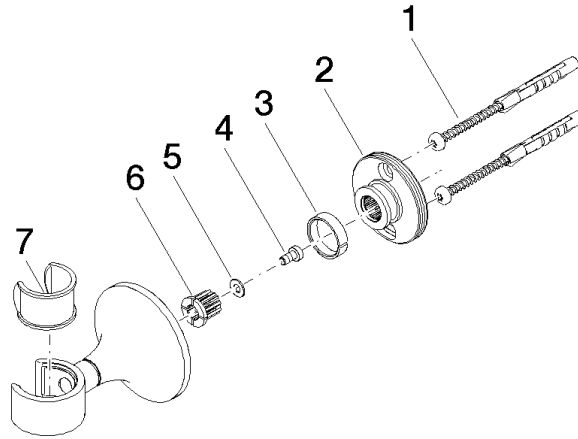

28 050 809

• rosette Ø 60 mm

	Brushed Champagne (22kt Gold)	28 050 809-46
	Chrome	28 050 809-00
	Brushed Platinum	28 050 809-06
	Platinum	28 050 809-08
	Dark Chrome	28 050 809-19
	Brushed Durabronze (23kt Gold)	28 050 809-28
	Brushed Bronze	28 050 809-42
	Champagne (22kt Gold)	28 050 809-47
	Brushed Dark Platinum	28 050 809-99

28 050 809

mm [Inches]

28 050 809

**Product version from 8/29/2019**

Parts for other  
finishes can be found  
here: [Chrome](#)

VAIA Wall bracket - Brushed Champagne (22kt Gold)

VAIA

28 050 809

**Spare parts list**

**Product version from 8/29/2019**

No.	Item Number	Name	Quantity used	Delivery time
	05 30 31 025 00 90	fixing set	7	2