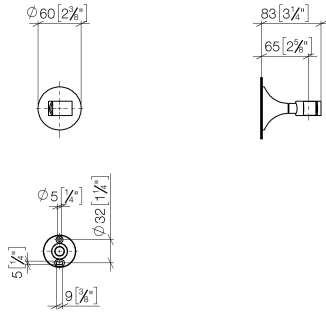

28 050 809

• rosette Ø 60 mm

	Brushed Dark Platinum	28 050 809-99
	Chrome	28 050 809-00
	Brushed Platinum	28 050 809-06
	Platinum	28 050 809-08
	Dark Chrome	28 050 809-19
	Brushed Durabronze (23kt Gold)	28 050 809-28
	Brushed Bronze	28 050 809-42
	Brushed Champagne (22kt Gold)	28 050 809-46
	Champagne (22kt Gold)	28 050 809-47

28 050 809

mm [Inches]

28 050 809

Product version from 3/13/2017 to 8/29/2019

Product version from 8/29/2019

Parts for other
finishes can be found
here: [Chrome](#)

VAIA Wall bracket - Brushed Dark Platinum

VAIA

28 050 809

Spare parts list

Product version from 3/13/2017 to 8/29/2019

Product version from 8/29/2019

No.	Item Number	Name	Quantity used	Delivery time
	05 30 31 025 00 90	fixing set	7	2