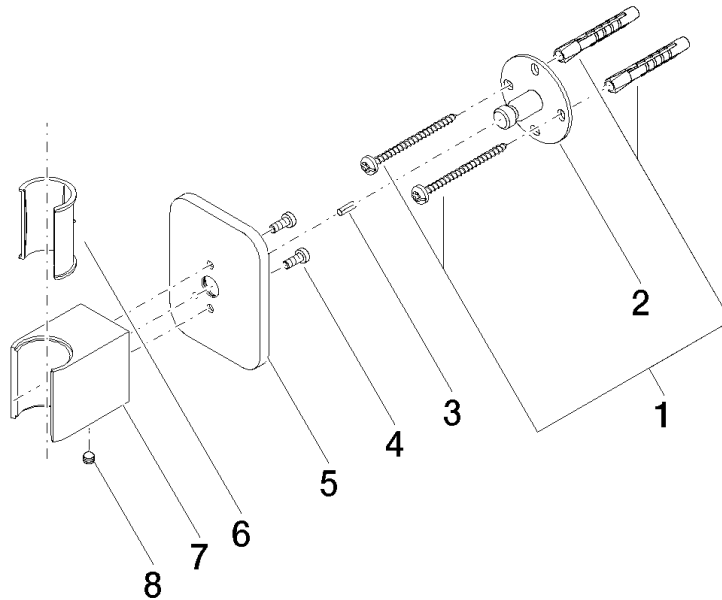

## LISSÉ Wall bracket - Brushed Dark Platinum

---

28 050 845 Product version from 3/2/2021

- rosette 60 x 78 mm

	Brushed Dark Platinum	28 050 845-99
	Chrome	28 050 845-00
	Brushed Platinum	28 050 845-06
	Dark Chrome	28 050 845-19
	Brushed Light Gold	28 050 845-27
	Matte Black	28 050 845-33
	Brushed Chrome	28 050 845-93

## LISSÉ Wall bracket - Brushed Dark Platinum

---

28 050 845 Product version from 3/2/2021

mm [inches]

## LISSÉ Wall bracket - Brushed Dark Platinum

28 050 845 Product version from 3/2/2021

Parts for other finishes can be found here: [Chrome](#)

### Spare parts list

No.	Item Number	Name	Quantity used	Delivery time
1	05 30 31 025 00 90	fixing set	1	2
2	09 30 11 041 90	disc	1	2
3	09 31 11 026 90	pin	1	2
4	09 30 30 054 90	screw	2	2
5	09 27 84 022-99	rosette	1	60
6	09 18 40 078 90	sleeve	1	2
7	09 17 20 044-99	holder	1	20
8	90 31 11 112 00 90	pin	1	2