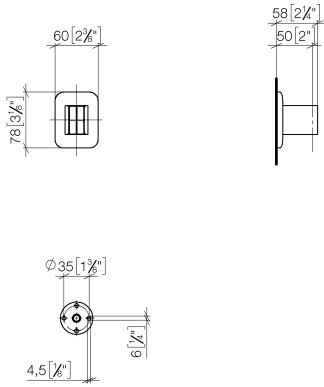

## LISSÉ Wall bracket - Brushed Dark Platinum

---

28 050 845 Product version from 3/2/2021

- rosette 60 x 78 mm

	Brushed Dark Platinum	28 050 845-99
	Chrome	28 050 845-00
	Brushed Platinum	28 050 845-06
	Dark Chrome	28 050 845-19
	Brushed Light Gold	28 050 845-27
	Matte Black	28 050 845-33
	Brushed Chrome	28 050 845-93

## LISSÉ Wall bracket - Brushed Dark Platinum

---

28 050 845 Product version from 3/2/2021

mm [inches]

## LISSÉ Wall bracket - Brushed Dark Platinum

28 050 845 Product version from 3/2/2021

Parts for other finishes can be found here: [Chrome](#)

### Spare parts list

No.	Item Number	Name	Quantity used	Delivery time
1	05 30 31 025 00 90	fixing set	1	2
2	09 30 11 041 90	disc	1	2
3	09 31 11 026 90	pin	1	2
4	09 30 30 054 90	screw	2	2
5	09 27 84 022-99	rosette	1	60
6	09 18 40 078 90	sleeve	1	2
7	09 17 20 044-99	holder	1	20
8	90 31 11 112 00 90	pin	1	2