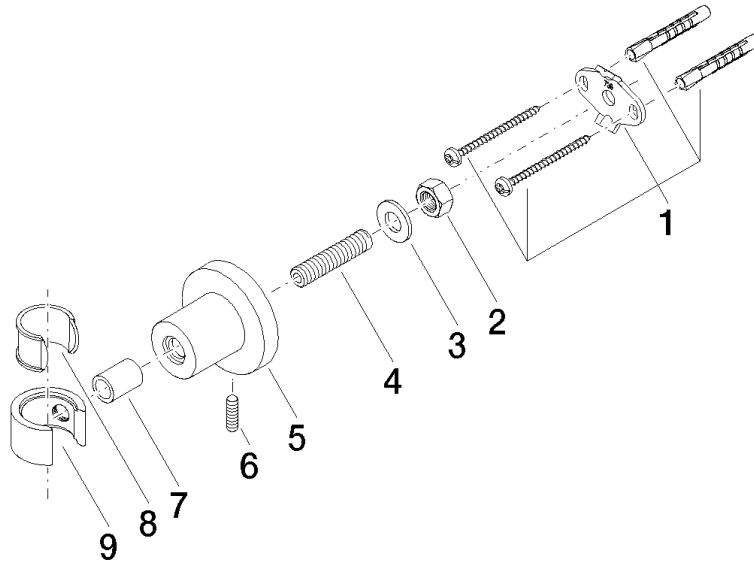

28 050 892

• rosette Ø 55 mm

	Chrome	28 050 892-00
	Brushed Platinum	28 050 892-06
	Platinum	28 050 892-08
	Dark Chrome	28 050 892-19
	Brushed Durabronze (23kt Gold)	28 050 892-28
	Matte Black	28 050 892-33
	Brushed Bronze	28 050 892-42
	Brushed Champagne (22kt Gold)	28 050 892-46
	Champagne (22kt Gold)	28 050 892-47
	Brushed Chrome	28 050 892-93
	Brushed Dark Platinum	28 050 892-99

28 050 892

mm [inches]

28 050 892

Product version from 4/1/2024

Parts for other
finishes can be found
here: Brushed
Platinum

TARA Wall bracket - Chrome

TARA

28 050 892

Spare parts list

Product version from 4/1/2024

No.	Item Number	Name	Quantity used	Delivery time
	05 17 20 739 00 90	fixing set	9	2