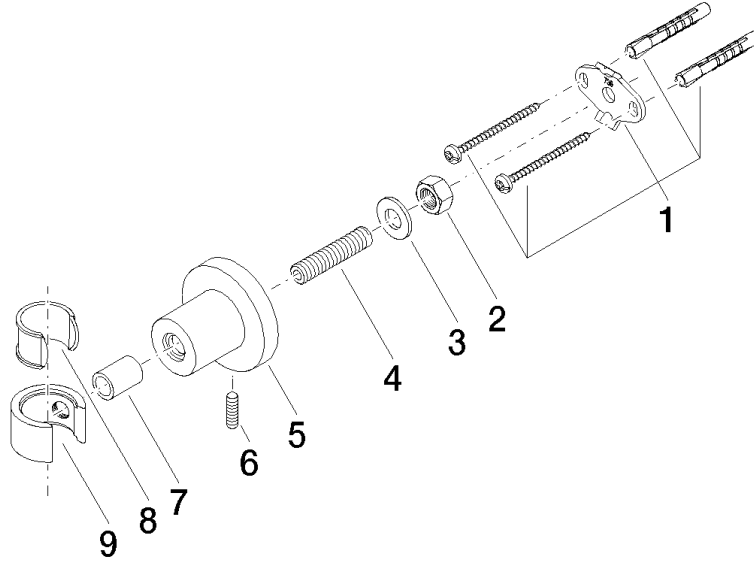

28 050 892

mm [inches]

28 050 892

**Product version from 4/1/2024**

Parts for other finishes can be found here: [Chrome](#)

# TARA Wall bracket - Brushed Bronze

TARA

28 050 892

## Spare parts list

### Product version from 4/1/2024

No.	Item Number	Name	Quantity used	Delivery time
	05 17 20 739 00 90	fixing set	9	2