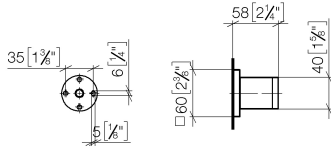

28 050 980

• rosette 60 x 60 mm

Fits: IMO, MEM, CL.1, CYO

	Brushed Light Gold	28 050 980-27
	Chrome	28 050 980-00
	Brushed Platinum	28 050 980-06
	Platinum	28 050 980-08
	Dark Chrome	28 050 980-19
	Brushed Durabronze (23kt Gold)	28 050 980-28
	Matte Black	28 050 980-33
	Brushed Champagne (22kt Gold)	28 050 980-46
	Champagne (22kt Gold)	28 050 980-47
	Brushed Chrome	28 050 980-93
	Brushed Dark Platinum	28 050 980-99

28 050 980

mm [inches]

28 050 980

Product version from 3/2/2021

Parts for other finishes can be found here: [Chrome](#)

Wall bracket - Brushed Light Gold

IMO

28 050 980