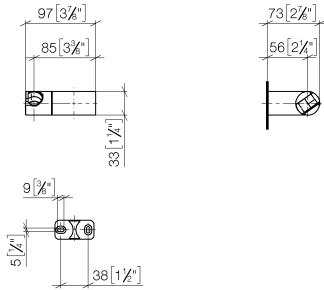

Wall bracket swivel - Brushed Durabronze (23kt Gold)

28 060 970 Product version from 10/1/2023

- pivotable 75°

	Brushed Durabronze (23kt Gold)	28 060 970-28
	Chrome	28 060 970-00
	Brushed Platinum	28 060 970-06
	Platinum	28 060 970-08
	Dark Brass matt	28 060 970-16
	Dark Chrome	28 060 970-19
	Light Gold	28 060 970-26
	Brushed Light Gold	28 060 970-27
	Matte Black	28 060 970-33
	Brushed Bronze	28 060 970-42
	Brushed Champagne (22kt Gold)	28 060 970-46
	Champagne (22kt Gold)	28 060 970-47
	Brushed Chrome	28 060 970-93
	Brushed Dark Platinum	28 060 970-99

Wall bracket swivel - Brushed Durabronze (23kt Gold)

28 060 970 Product version from 10/1/2023

mm [inches]

Wall bracket swivel - Brushed Durabronz (23kt Gold)

28 060 970 Product version from 10/1/2023

Parts for other finishes can be found here: [Chrome](#)

Spare parts list

No.	Item Number	Name	Quantity used	Delivery time
1	09 12 12 212 90	sleeve	1	2
2	09 31 11 009 90	pin	2	2
3	05 30 31 025 00 90	fixing set	1	2
4	08 30 11 563 90	holder	1	2