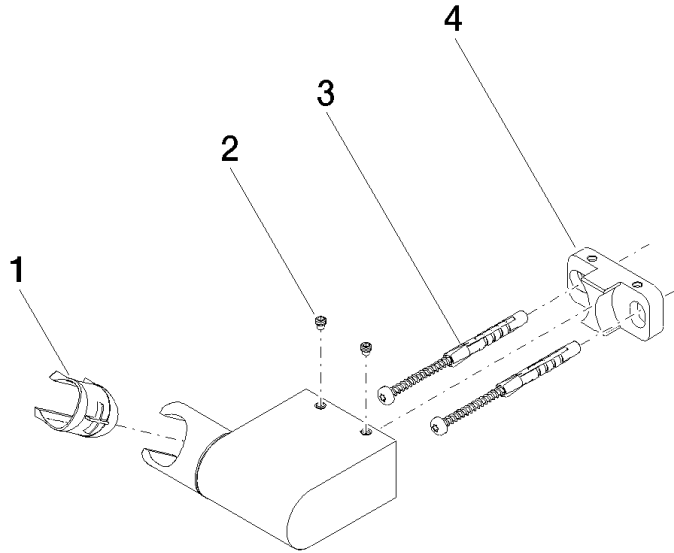

Wall bracket swivel - Brushed Durabronze (23kt Gold)

28 060 970 Product version from 10/1/2023

- pivotable 75°

	Brushed Durabronze (23kt Gold)	28 060 970-28
	Chrome	28 060 970-00
	Brushed Platinum	28 060 970-06
	Platinum	28 060 970-08
	Dark Brass matt	28 060 970-16
	Dark Chrome	28 060 970-19
	Light Gold	28 060 970-26
	Brushed Light Gold	28 060 970-27
	Matte Black	28 060 970-33
	Brushed Bronze	28 060 970-42
	Brushed Champagne (22kt Gold)	28 060 970-46
	Champagne (22kt Gold)	28 060 970-47
	Brushed Chrome	28 060 970-93
	Brushed Dark Platinum	28 060 970-99

Wall bracket swivel - Brushed Durabronze (23kt Gold)

28 060 970 Product version from 10/1/2023

mm [inches]

Wall bracket swivel - Brushed Durabronz (23kt Gold)

28 060 970 Product version from 10/1/2023

Parts for other finishes can be found here: [Chrome](#)

Spare parts list

No.	Item Number	Name	Quantity used	Delivery time
1	09 12 12 212 90	sleeve	1	2
2	09 31 11 009 90	pin	2	2
3	05 30 31 025 00 90	fixing set	1	2
4	08 30 11 563 90	holder	1	2