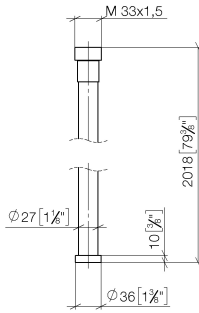

WATER TUBE Kneipp hose white 2000 mm - Brushed Durabronz (23kt Gold)

28 285 979

- hose nozzle with sleeve M33
- with holding ring

	Brushed Durabronz (23kt Gold)	28 285 979-28
	Chrome	28 285 979-00
	Brushed Platinum	28 285 979-06
	Platinum	28 285 979-08
	Dark Chrome	28 285 979-19
	Matte Black	28 285 979-33
	Brushed Champagne (22kt Gold)	28 285 979-46
	Champagne (22kt Gold)	28 285 979-47
	Brushed Chrome	28 285 979-93
	Brushed Dark Platinum	28 285 979-99

WATER TUBE Kneipp hose white 2000 mm - Brushed Durabronze (23kt Gold)

28 285 979

mm [inches]

Flow rate chart

WATER TUBE Kneipp hose white 2000 mm - Brushed Durabronz (23kt Gold)

28 285 979

Parts for other finishes can be found here: [Chrome](#)

WATER TUBE Kneipp hose white 2000 mm - Brushed Durabronz (23kt Gold)

28 285 979

Spare parts list

No.	Item Number	Name	Quantity used	Delivery time
	09 14 20 003 90	seal	2	2