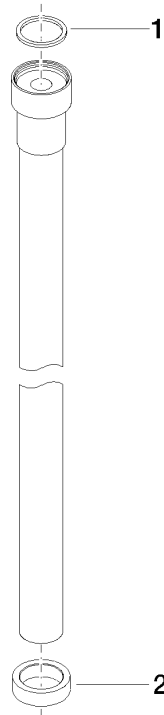

WATER TUBE Kneipp hose white 2000 mm - Brushed Durabronz (23kt Gold)

28 285 979

- hose nozzle with sleeve M33
- with holding ring

	Brushed Durabronz (23kt Gold)	28 285 979-28
	Chrome	28 285 979-00
	Brushed Platinum	28 285 979-06
	Platinum	28 285 979-08
	Dark Chrome	28 285 979-19
	Matte Black	28 285 979-33
	Brushed Champagne (22kt Gold)	28 285 979-46
	Champagne (22kt Gold)	28 285 979-47
	Brushed Chrome	28 285 979-93
	Brushed Dark Platinum	28 285 979-99

WATER TUBE Kneipp hose white 2000 mm - Brushed Durabronze (23kt Gold)

28 285 979

mm [inches]

Flow rate chart

WATER TUBE Kneipp hose white 2000 mm - Brushed Durabronz (23kt Gold)

28 285 979

Parts for other finishes can be found here: [Chrome](#)

WATER TUBE Kneipp hose white 2000 mm - Brushed Durabronz (23kt Gold)

28 285 979

Spare parts list

No.	Item Number	Name	Quantity used	Delivery time
	09 14 20 003 90	seal	2	2