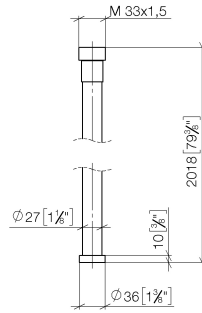

**WATER TUBE Kneipp hose white 2000 mm - Matte Black**

28 285 979

- hose nozzle with sleeve M33
- with holding ring

|  |                                     |               |
|--|-------------------------------------|---------------|
|   | Matte Black                         | 28 285 979-33 |
|   | Chrome                              | 28 285 979-00 |
|   | Brushed Platinum                    | 28 285 979-06 |
|   | Platinum                            | 28 285 979-08 |
|   | Dark Chrome                         | 28 285 979-19 |
|   | Brushed Durabronze<br>(23kt Gold)   | 28 285 979-28 |
|   | Brushed<br>Champagne (22kt<br>Gold) | 28 285 979-46 |
|   | Champagne (22kt<br>Gold)            | 28 285 979-47 |
|   | Brushed Chrome                      | 28 285 979-93 |
|  | Brushed Dark<br>Platinum            | 28 285 979-99 |

## WATER TUBE Kneipp hose white 2000 mm - Matte Black

28 285 979

mm [inches]

### Flow rate chart

# WATER TUBE Kneipp hose white 2000 mm - Matte Black

---

28 285 979

Parts for other finishes can be found here: [Chrome](#)