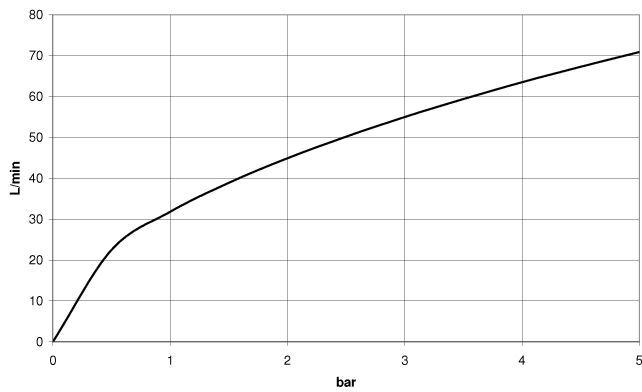

**WATER TUBE Kneipp hose white 2000 mm - Matte Black**

28 285 979

- hose nozzle with sleeve M33
- with holding ring

|  |                                     |               |
|--|-------------------------------------|---------------|
|   | Matte Black                         | 28 285 979-33 |
|   | Chrome                              | 28 285 979-00 |
|   | Brushed Platinum                    | 28 285 979-06 |
|   | Platinum                            | 28 285 979-08 |
|   | Dark Chrome                         | 28 285 979-19 |
|   | Brushed Durabronze<br>(23kt Gold)   | 28 285 979-28 |
|   | Brushed<br>Champagne (22kt<br>Gold) | 28 285 979-46 |
|   | Champagne (22kt<br>Gold)            | 28 285 979-47 |
|   | Brushed Chrome                      | 28 285 979-93 |
|  | Brushed Dark<br>Platinum            | 28 285 979-99 |

## WATER TUBE Kneipp hose white 2000 mm - Matte Black

28 285 979

mm [inches]

### Flow rate chart