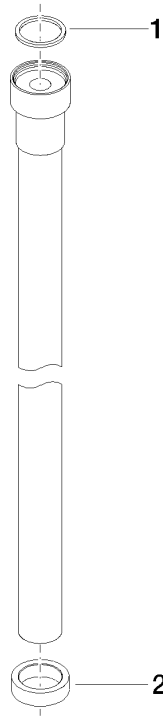

WATER TUBE Kneipp hose white 2000 mm - Brushed Champagne (22kt Gold)

28 285 979

- hose nozzle with sleeve M33
- with holding ring

	Brushed Champagne (22kt Gold)	28 285 979-46
	Chrome	28 285 979-00
	Brushed Platinum	28 285 979-06
	Platinum	28 285 979-08
	Dark Chrome	28 285 979-19
	Brushed Durabronze (23kt Gold)	28 285 979-28
	Matte Black	28 285 979-33
	Champagne (22kt Gold)	28 285 979-47
	Brushed Chrome	28 285 979-93
	Brushed Dark Platinum	28 285 979-99

WATER TUBE Kneipp hose white 2000 mm - Brushed Champagne (22kt Gold)

28 285 979

mm [inches]

Flow rate chart

WATER TUBE Kneipp hose white 2000 mm - Brushed Champagne (22kt Gold)

28 285 979

Parts for other finishes can be found here: [Chrome](#)

WATER TUBE Kneipp hose white 2000 mm - Brushed Champagne (22kt Gold)

28 285 979

Spare parts list