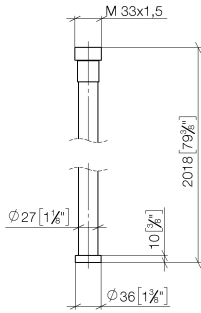

WATER TUBE Kneipp hose white 2000 mm - Brushed Champagne (22kt Gold)

28 285 979

- hose nozzle with sleeve M33
- with holding ring

	Brushed Champagne (22kt Gold)	28 285 979-46
	Chrome	28 285 979-00
	Brushed Platinum	28 285 979-06
	Platinum	28 285 979-08
	Dark Chrome	28 285 979-19
	Brushed Durabronze (23kt Gold)	28 285 979-28
	Matte Black	28 285 979-33
	Champagne (22kt Gold)	28 285 979-47
	Brushed Chrome	28 285 979-93
	Brushed Dark Platinum	28 285 979-99

WATER TUBE Kneipp hose white 2000 mm - Brushed Champagne (22kt Gold)

28 285 979

mm [inches]

Flow rate chart

WATER TUBE Kneipp hose white 2000 mm - Brushed Champagne (22kt Gold)

28 285 979

Parts for other finishes can be found here: [Chrome](#)

WATER TUBE Kneipp hose white 2000 mm - Brushed Champagne (22kt Gold)

28 285 979

Spare parts list