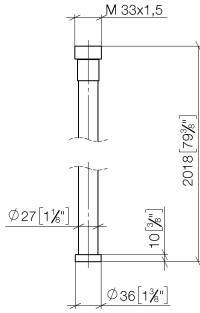

**WATER TUBE Kneipp hose black 2000 mm - Chrome**

28 286 979

- hose nozzle with sleeve M33
- with holding ring

	Chrome	28 286 979-00
	Brushed Platinum	28 286 979-06
	Platinum	28 286 979-08
	Dark Chrome	28 286 979-19
	Brushed Durabronze (23kt Gold)	28 286 979-28
	Matte Black	28 286 979-33
	Brushed Champagne (22kt Gold)	28 286 979-46
	Champagne (22kt Gold)	28 286 979-47
	Brushed Chrome	28 286 979-93
	Brushed Dark Platinum	28 286 979-99

# WATER TUBE Kneipp hose black 2000 mm - Chrome

28 286 979

mm [inches]

## Flow rate chart

WATER TUBE Kneipp hose black 2000 mm - Chrome

---

28 286 979

### Spare parts list

No.	Item Number	Name	Quantity used	Delivery time
	09 14 20 003 90	seal	2	2