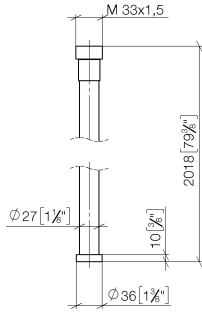

**WATER TUBE Kneipp hose black 2000 mm - Brushed Platinum**

28 286 979

- hose nozzle with sleeve M33
- with holding ring

	Brushed Platinum	28 286 979-06
	Chrome	28 286 979-00
	Platinum	28 286 979-08
	Dark Chrome	28 286 979-19
	Brushed Durabronze (23kt Gold)	28 286 979-28
	Matte Black	28 286 979-33
	Brushed Champagne (22kt Gold)	28 286 979-46
	Champagne (22kt Gold)	28 286 979-47
	Brushed Chrome	28 286 979-93
	Brushed Dark Platinum	28 286 979-99

# WATER TUBE Kneipp hose black 2000 mm - Brushed Platinum

28 286 979

mm [inches]

## WATER TUBE Kneipp hose black 2000 mm - Brushed Platinum

---

28 286 979

### Spare parts list

No.	Item Number	Name	Quantity used	Delivery time
	09 14 20 003 90	seal	2	2