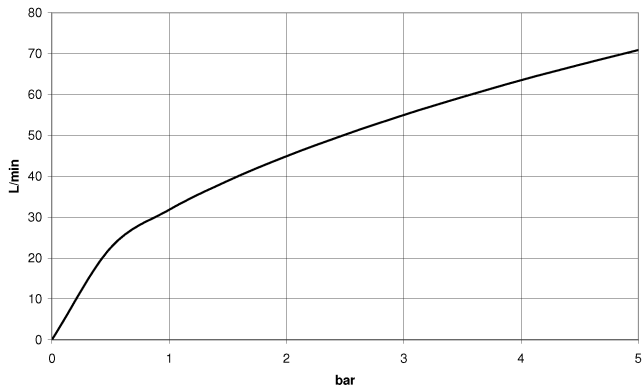

**WATER TUBE Kneipp hose black 2000 mm - Brushed Platinum**

28 286 979

- hose nozzle with sleeve M33
- with holding ring

	Brushed Platinum	28 286 979-06
	Chrome	28 286 979-00
	Platinum	28 286 979-08
	Dark Chrome	28 286 979-19
	Brushed Durabronze (23kt Gold)	28 286 979-28
	Matte Black	28 286 979-33
	Brushed Champagne (22kt Gold)	28 286 979-46
	Champagne (22kt Gold)	28 286 979-47
	Brushed Chrome	28 286 979-93
	Brushed Dark Platinum	28 286 979-99

# WATER TUBE Kneipp hose black 2000 mm - Brushed Platinum

28 286 979

mm [inches]

## Flow rate chart