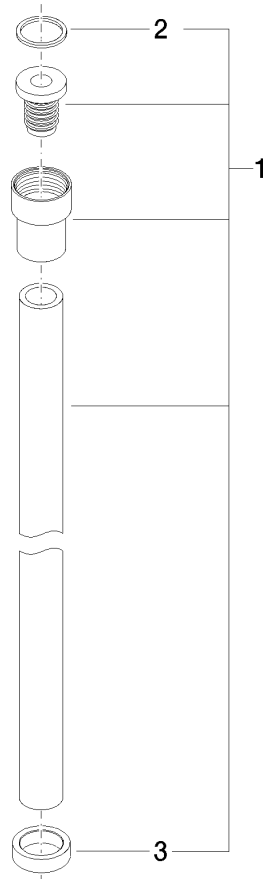

WATER TUBE Kneipp hose black 2000 mm - Brushed Platinum

28 286 979

Parts for other finishes can be found here: [Chrome](#)