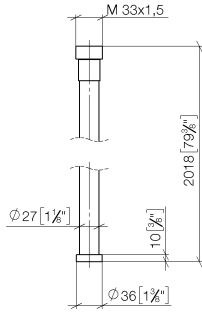

**WATER TUBE Kneipp hose black 2000 mm - Dark Chrome**

28 286 979

- hose nozzle with sleeve M33
- with holding ring

	Dark Chrome	28 286 979-19
	Chrome	28 286 979-00
	Brushed Platinum	28 286 979-06
	Platinum	28 286 979-08
	Brushed Durabronze (23kt Gold)	28 286 979-28
	Matte Black	28 286 979-33
	Brushed Champagne (22kt Gold)	28 286 979-46
	Champagne (22kt Gold)	28 286 979-47
	Brushed Chrome	28 286 979-93
	Brushed Dark Platinum	28 286 979-99

# WATER TUBE Kneipp hose black 2000 mm - Dark Chrome

28 286 979

mm [inches]

## Flow rate chart

## WATER TUBE Kneipp hose black 2000 mm - Dark Chrome

---

28 286 979