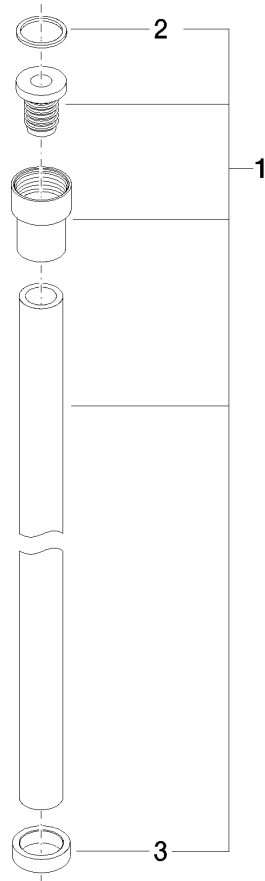

**WATER TUBE Kneipp hose black 2000 mm - Dark Chrome**

28 286 979

- hose nozzle with sleeve M33
- with holding ring

	Dark Chrome	28 286 979-19
	Chrome	28 286 979-00
	Brushed Platinum	28 286 979-06
	Platinum	28 286 979-08
	Brushed Durabronze (23kt Gold)	28 286 979-28
	Matte Black	28 286 979-33
	Brushed Champagne (22kt Gold)	28 286 979-46
	Champagne (22kt Gold)	28 286 979-47
	Brushed Chrome	28 286 979-93
	Brushed Dark Platinum	28 286 979-99

# WATER TUBE Kneipp hose black 2000 mm - Dark Chrome

28 286 979

mm [inches]

## Flow rate chart

# WATER TUBE Kneipp hose black 2000 mm - Dark Chrome

28 286 979

Parts for other finishes can be found here: [Chrome](#)