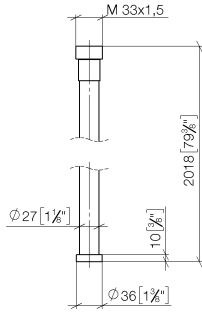

**WATER TUBE Kneipp hose black 2000 mm - Brushed Durabronz (23kt Gold)**

28 286 979

- hose nozzle with sleeve M33
- with holding ring

	Brushed Durabronz (23kt Gold)	28 286 979-28
	Chrome	28 286 979-00
	Brushed Platinum	28 286 979-06
	Platinum	28 286 979-08
	Dark Chrome	28 286 979-19
	Matte Black	28 286 979-33
	Brushed Champagne (22kt Gold)	28 286 979-46
	Champagne (22kt Gold)	28 286 979-47
	Brushed Chrome	28 286 979-93
	Brushed Dark Platinum	28 286 979-99

# WATER TUBE Kneipp hose black 2000 mm - Brushed Durabronze (23kt Gold)

28 286 979

mm [inches]

## WATER TUBE Kneipp hose black 2000 mm - Brushed Durabronz (23kt Gold)

---

28 286 979

### Spare parts list

No.	Item Number	Name	Quantity used	Delivery time
	09 14 20 003 90	seal	2	2