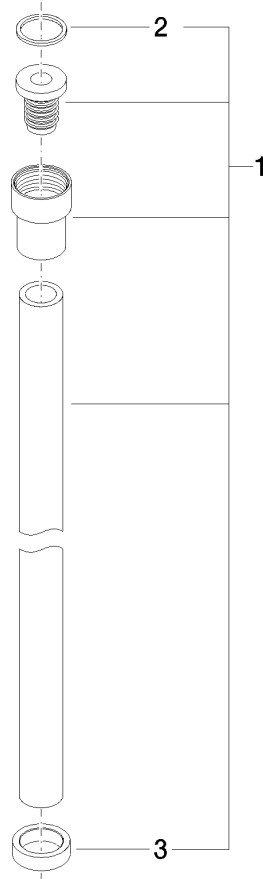

WATER TUBE Kneipp hose black 2000 mm - Brushed Durabronze (23kt Gold)

28 286 979

Parts for other finishes can be found here: [Chrome](#)