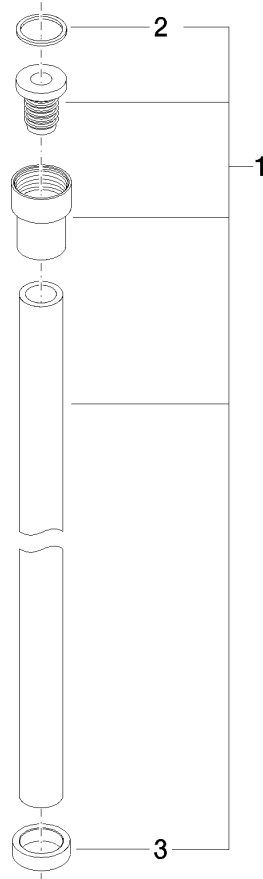

WATER TUBE Kneipp hose black 2000 mm - Matte Black

28 286 979

- hose nozzle with sleeve M33
- with holding ring

	Matte Black	28 286 979-33
	Chrome	28 286 979-00
	Brushed Platinum	28 286 979-06
	Platinum	28 286 979-08
	Dark Chrome	28 286 979-19
	Brushed Durabronze (23kt Gold)	28 286 979-28
	Brushed Champagne (22kt Gold)	28 286 979-46
	Champagne (22kt Gold)	28 286 979-47
	Brushed Chrome	28 286 979-93
	Brushed Dark Platinum	28 286 979-99

WATER TUBE Kneipp hose black 2000 mm - Matte Black

28 286 979

mm [inches]

Flow rate chart

WATER TUBE Kneipp hose black 2000 mm - Matte Black

28 286 979

Parts for other finishes can be found here: [Chrome](#)

WATER TUBE Kneipp hose black 2000 mm - Matte Black

28 286 979

Spare parts list