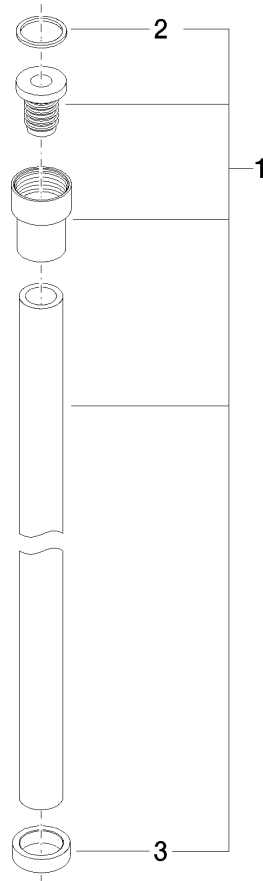

WATER TUBE Kneipp hose black 2000 mm - Brushed Champagne (22kt Gold)

28 286 979

- hose nozzle with sleeve M33
- with holding ring

	Brushed Champagne (22kt Gold)	28 286 979-46
	Chrome	28 286 979-00
	Brushed Platinum	28 286 979-06
	Platinum	28 286 979-08
	Dark Chrome	28 286 979-19
	Brushed Durabronze (23kt Gold)	28 286 979-28
	Matte Black	28 286 979-33
	Champagne (22kt Gold)	28 286 979-47
	Brushed Chrome	28 286 979-93
	Brushed Dark Platinum	28 286 979-99

WATER TUBE Kneipp hose black 2000 mm - Brushed Champagne (22kt Gold)

28 286 979

mm [inches]

Flow rate chart

WATER TUBE Kneipp hose black 2000 mm - Brushed Champagne (22kt Gold)

28 286 979

Parts for other finishes can be found here: [Chrome](#)

WATER TUBE Kneipp hose black 2000 mm - Brushed Champagne (22kt Gold)

28 286 979

Spare parts list