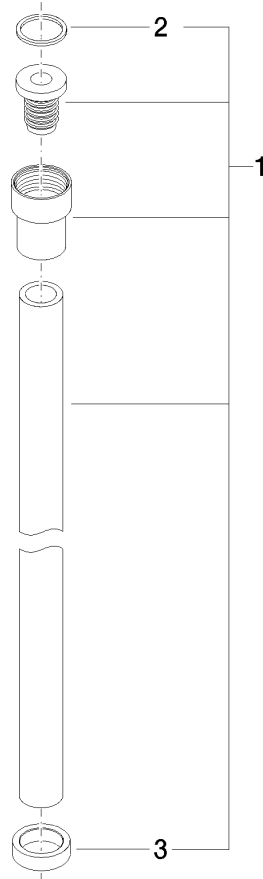

**WATER TUBE Kneipp hose black 2000 mm - Champagne (22kt Gold)**

28 286 979

- hose nozzle with sleeve M33
- with holding ring

	Champagne (22kt Gold)	28 286 979-47
	Chrome	28 286 979-00
	Brushed Platinum	28 286 979-06
	Platinum	28 286 979-08
	Dark Chrome	28 286 979-19
	Brushed Durabronze (23kt Gold)	28 286 979-28
	Matte Black	28 286 979-33
	Brushed Champagne (22kt Gold)	28 286 979-46
	Brushed Chrome	28 286 979-93
	Brushed Dark Platinum	28 286 979-99

# WATER TUBE Kneipp hose black 2000 mm - Champagne (22kt Gold)

28 286 979

mm [inches]

## Flow rate chart

# WATER TUBE Kneipp hose black 2000 mm - Champagne (22kt Gold)

28 286 979

Parts for other finishes can be found here: [Chrome](#)