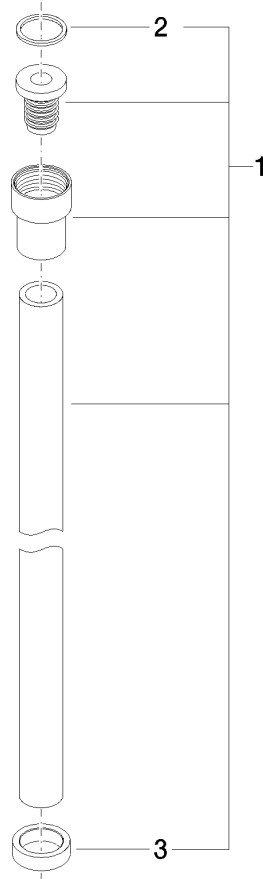

WATER TUBE Kneipp hose black 2000 mm - Brushed Chrome

28 286 979

- hose nozzle with sleeve M33
- with holding ring

| | | |
|---|-------------------------------------|---------------|
|  | Brushed Chrome | 28 286 979-93 |
|  | Chrome | 28 286 979-00 |
|  | Brushed Platinum | 28 286 979-06 |
|  | Platinum | 28 286 979-08 |
|  | Dark Chrome | 28 286 979-19 |
|  | Brushed Durabronze (23kt Gold) | 28 286 979-28 |
|  | Matte Black | 28 286 979-33 |
|  | Brushed Champagne (22kt Gold) | 28 286 979-46 |
|  | Champagne (22kt Gold) | 28 286 979-47 |
|  | Brushed Dark Platinum | 28 286 979-99 |

WATER TUBE Kneipp hose black 2000 mm - Brushed Chrome

28 286 979

mm [inches]

Flow rate chart

WATER TUBE Kneipp hose black 2000 mm - Brushed Chrome

28 286 979

Parts for other finishes can be found here: [Chrome](#)

WATER TUBE Kneipp hose black 2000 mm - Brushed Chrome

28 286 979

Spare parts list

| No. | Item Number | Name | Quantity used | Delivery time |
|-----|-----------------|------|---------------|---------------|
| | 09 14 20 003 90 | seal | 2 | 2 |