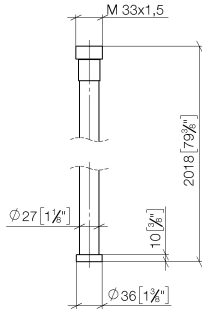

WATER TUBE Kneipp hose black 2000 mm - Brushed Dark Platinum

28 286 979

- hose nozzle with sleeve M33
- with holding ring

	Brushed Dark Platinum	28 286 979-99
	Chrome	28 286 979-00
	Brushed Platinum	28 286 979-06
	Platinum	28 286 979-08
	Dark Chrome	28 286 979-19
	Brushed Durabross (23kt Gold)	28 286 979-28
	Matte Black	28 286 979-33
	Brushed Champagne (22kt Gold)	28 286 979-46
	Champagne (22kt Gold)	28 286 979-47
	Brushed Chrome	28 286 979-93

WATER TUBE Kneipp hose black 2000 mm - Brushed Dark Platinum

28 286 979

mm [inches]

Flow rate chart

WATER TUBE Kneipp hose black 2000 mm - Brushed Dark Platinum

28 286 979

Parts for other finishes can be found here: [Chrome](#)

WATER TUBE Kneipp hose black 2000 mm - Brushed Dark Platinum

28 286 979

Spare parts list

No.	Item Number	Name	Quantity used	Delivery time
	09 14 20 003 90	seal	2	2