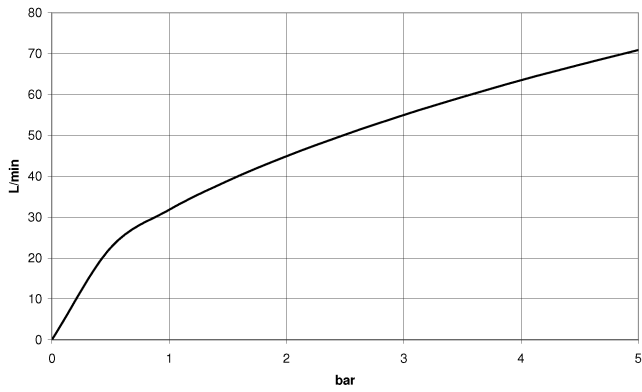

WATER TUBE Kneipp hose black 2000 mm - Brushed Dark Platinum

28 286 979

- hose nozzle with sleeve M33
- with holding ring

	Brushed Dark Platinum	28 286 979-99
	Chrome	28 286 979-00
	Brushed Platinum	28 286 979-06
	Platinum	28 286 979-08
	Dark Chrome	28 286 979-19
	Brushed Durabross (23kt Gold)	28 286 979-28
	Matte Black	28 286 979-33
	Brushed Champagne (22kt Gold)	28 286 979-46
	Champagne (22kt Gold)	28 286 979-47
	Brushed Chrome	28 286 979-93

WATER TUBE Kneipp hose black 2000 mm - Brushed Dark Platinum

28 286 979

mm [inches]

Flow rate chart

WATER TUBE Kneipp hose black 2000 mm - Brushed Dark Platinum

28 286 979

Parts for other finishes can be found here: [Chrome](#)

WATER TUBE Kneipp hose black 2000 mm - Brushed Dark Platinum

28 286 979

Spare parts list

No.	Item Number	Name	Quantity used	Delivery time
	09 14 20 003 90	seal	2	2