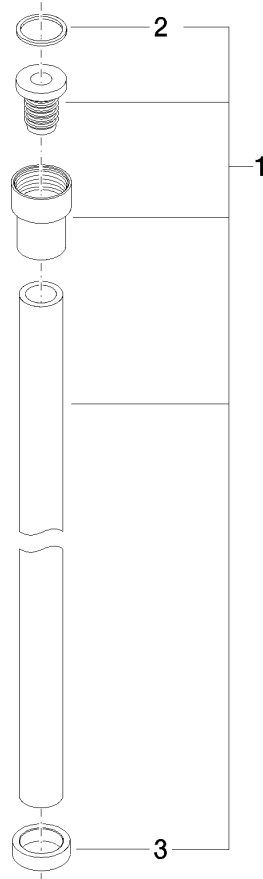

WATER TUBE Kneipp hose black 2000 mm - Brushed Dark Platinum

28 286 979

- hose nozzle with sleeve M33
- with holding ring

	Brushed Dark Platinum	28 286 979-99
	Chrome	28 286 979-00
	Brushed Platinum	28 286 979-06
	Platinum	28 286 979-08
	Dark Chrome	28 286 979-19
	Brushed Durabross (23kt Gold)	28 286 979-28
	Matte Black	28 286 979-33
	Brushed Champagne (22kt Gold)	28 286 979-46
	Champagne (22kt Gold)	28 286 979-47
	Brushed Chrome	28 286 979-93

WATER TUBE Kneipp hose black 2000 mm - Brushed Dark Platinum

28 286 979

mm [inches]

Flow rate chart

WATER TUBE Kneipp hose black 2000 mm - Brushed Dark Platinum

28 286 979

Parts for other finishes can be found here: [Chrome](#)

WATER TUBE Kneipp hose black 2000 mm - Brushed Dark Platinum

28 286 979

Spare parts list

No.	Item Number	Name	Quantity used	Delivery time
	09 14 20 003 90	seal	2	2