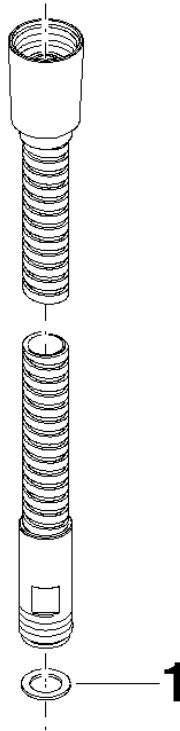

## Metal shower hose 1/2" x 3/8" x 1750 mm - Chrome

28 322 970 Product version from 4/1/2024

- WRAS

	Chrome	28 322 970-00
	Brushed Platinum	28 322 970-06
	Platinum	28 322 970-08
	Durabass (23kt Gold)	28 322 970-09
	Dark Brass matt	28 322 970-16
	Dark Chrome	28 322 970-19
	Light Gold	28 322 970-26
	Brushed Light Gold	28 322 970-27
	Brushed Durabass (23kt Gold)	28 322 970-28
	Matte Black	28 322 970-33
	Brushed Bronze	28 322 970-42
	Brushed Champagne (22kt Gold)	28 322 970-46
	Champagne (22kt Gold)	28 322 970-47
	Brushed Chrome	28 322 970-93
	Brushed Dark Platinum	28 322 970-99

## Metal shower hose 1/2" x 3/8" x 1750 mm - Chrome

---

28 322 970 Product version from 4/1/2024

### Certificates

---

WRAS_2009	ACS_20 ACC LY
-----------	---------------

**Metal shower hose 1/2" x 3/8" x 1750 mm - Chrome**

28 322 970 Product version from 4/1/2024

Parts for other finishes can be found here: Brushed  
Platinum

**Spare parts list**

No.	Item Number	Name	Quantity used	Delivery time
1	90 14 20 026 00 90	seal	1	2